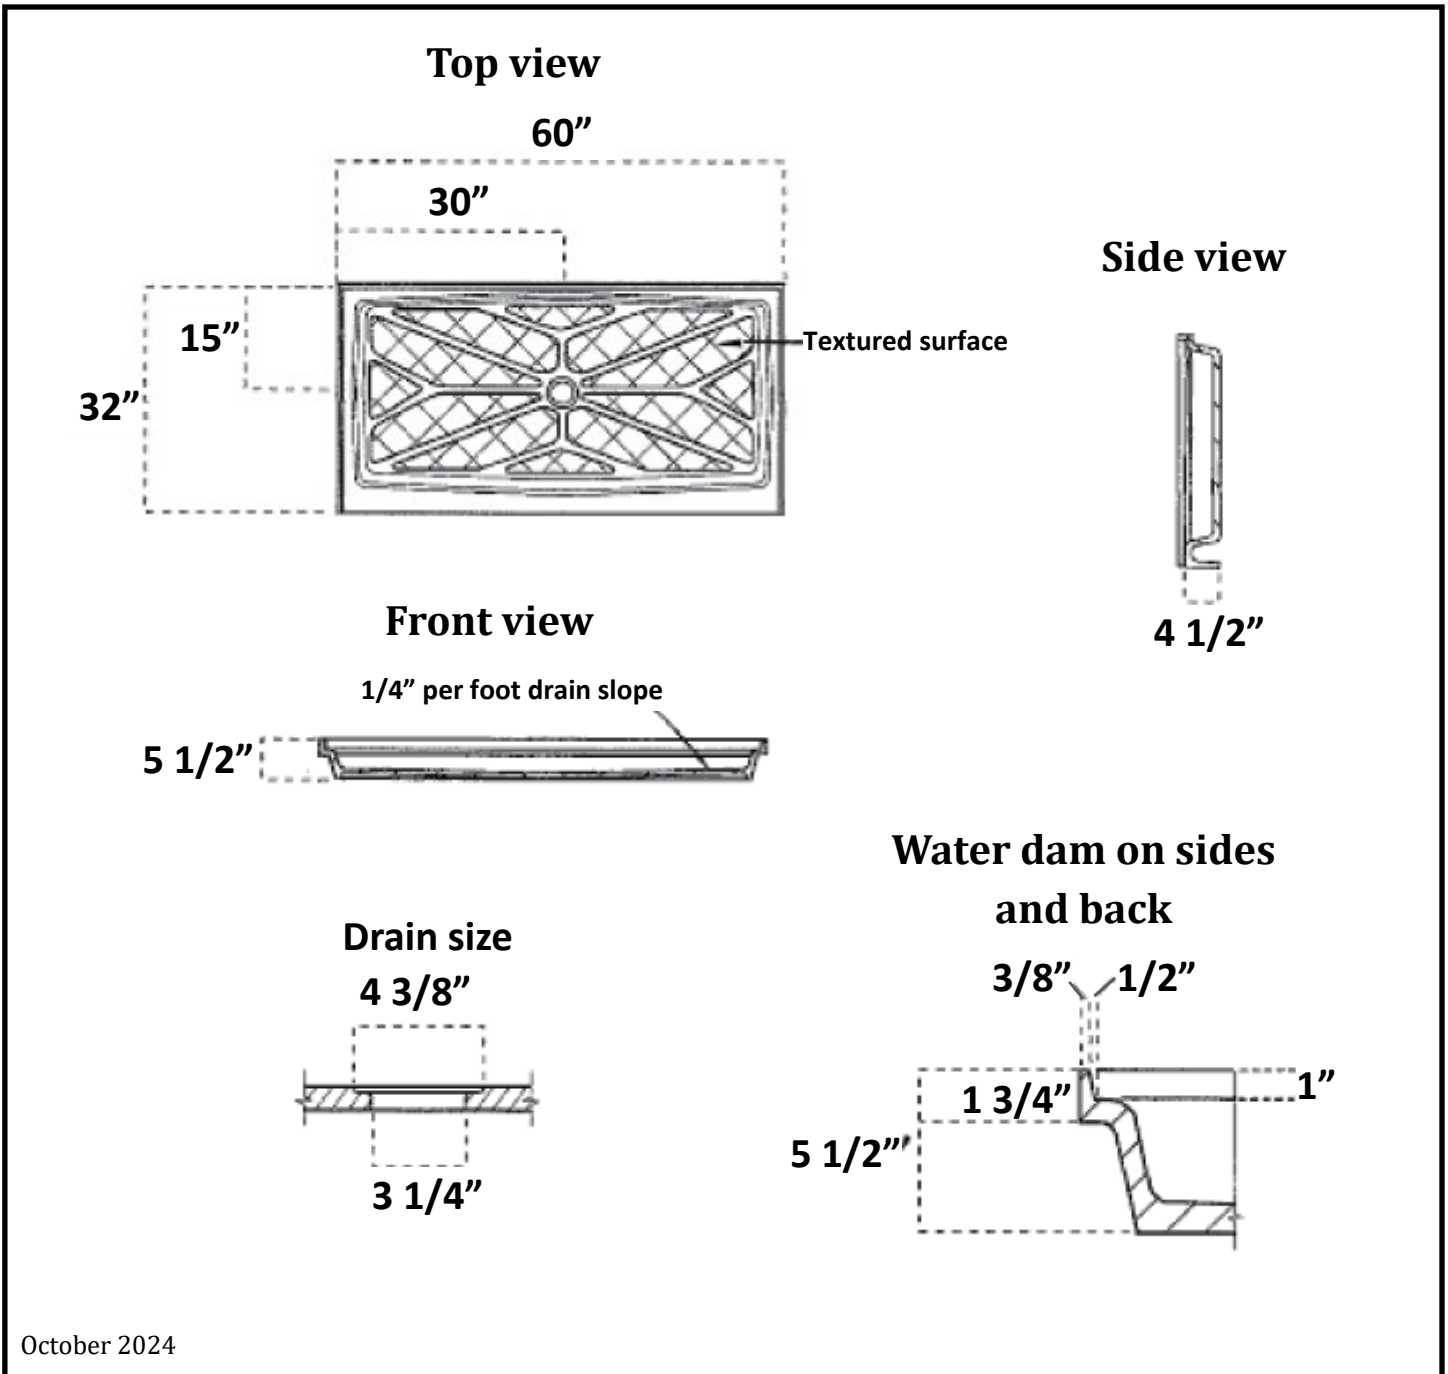

Specifications

1051-26: 60x32 Shower Pan with Center Drain

October 2024