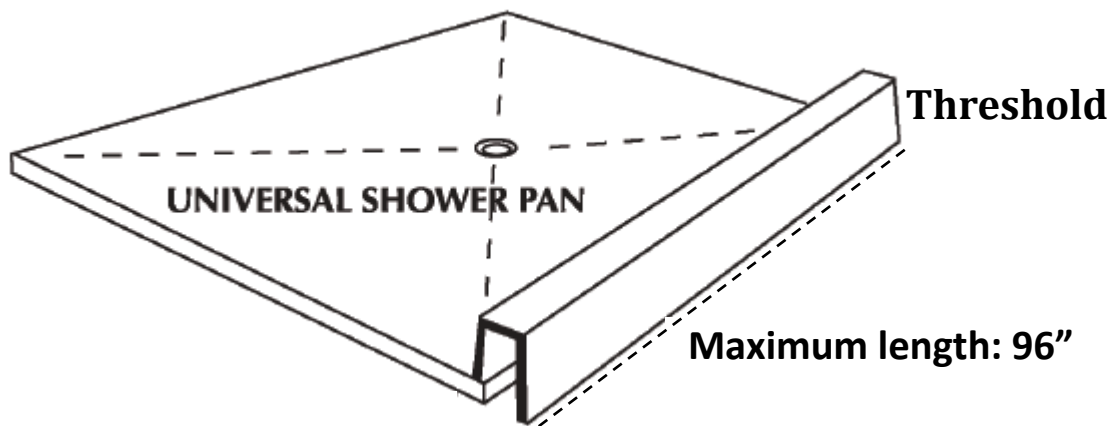

Specifications

Universal Shower Threshold for use with Universal Shower Pan

End view of threshold