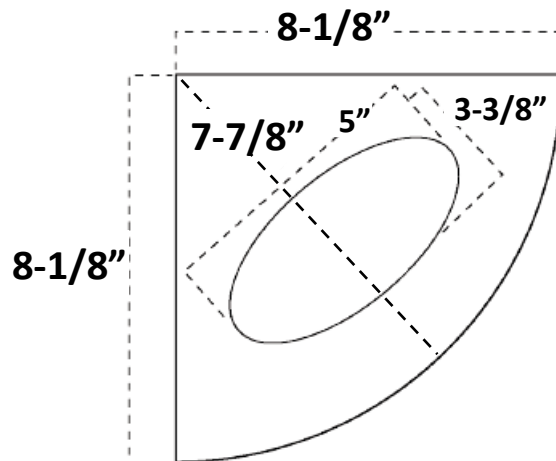

## Specifications

### Surface Mount Corner Shelf with or without Soap Depression

#### With Soap Depression

Shelves are 3/4" thick