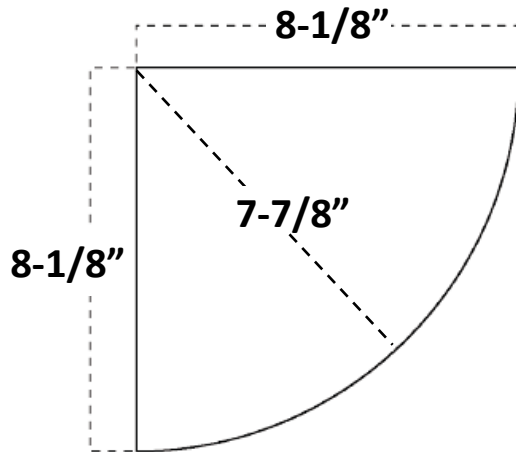

## Specifications

### Surface Mount Corner Shelf with or without Soap Depression

#### With Soap Depression

Shelves are 3/4" thick