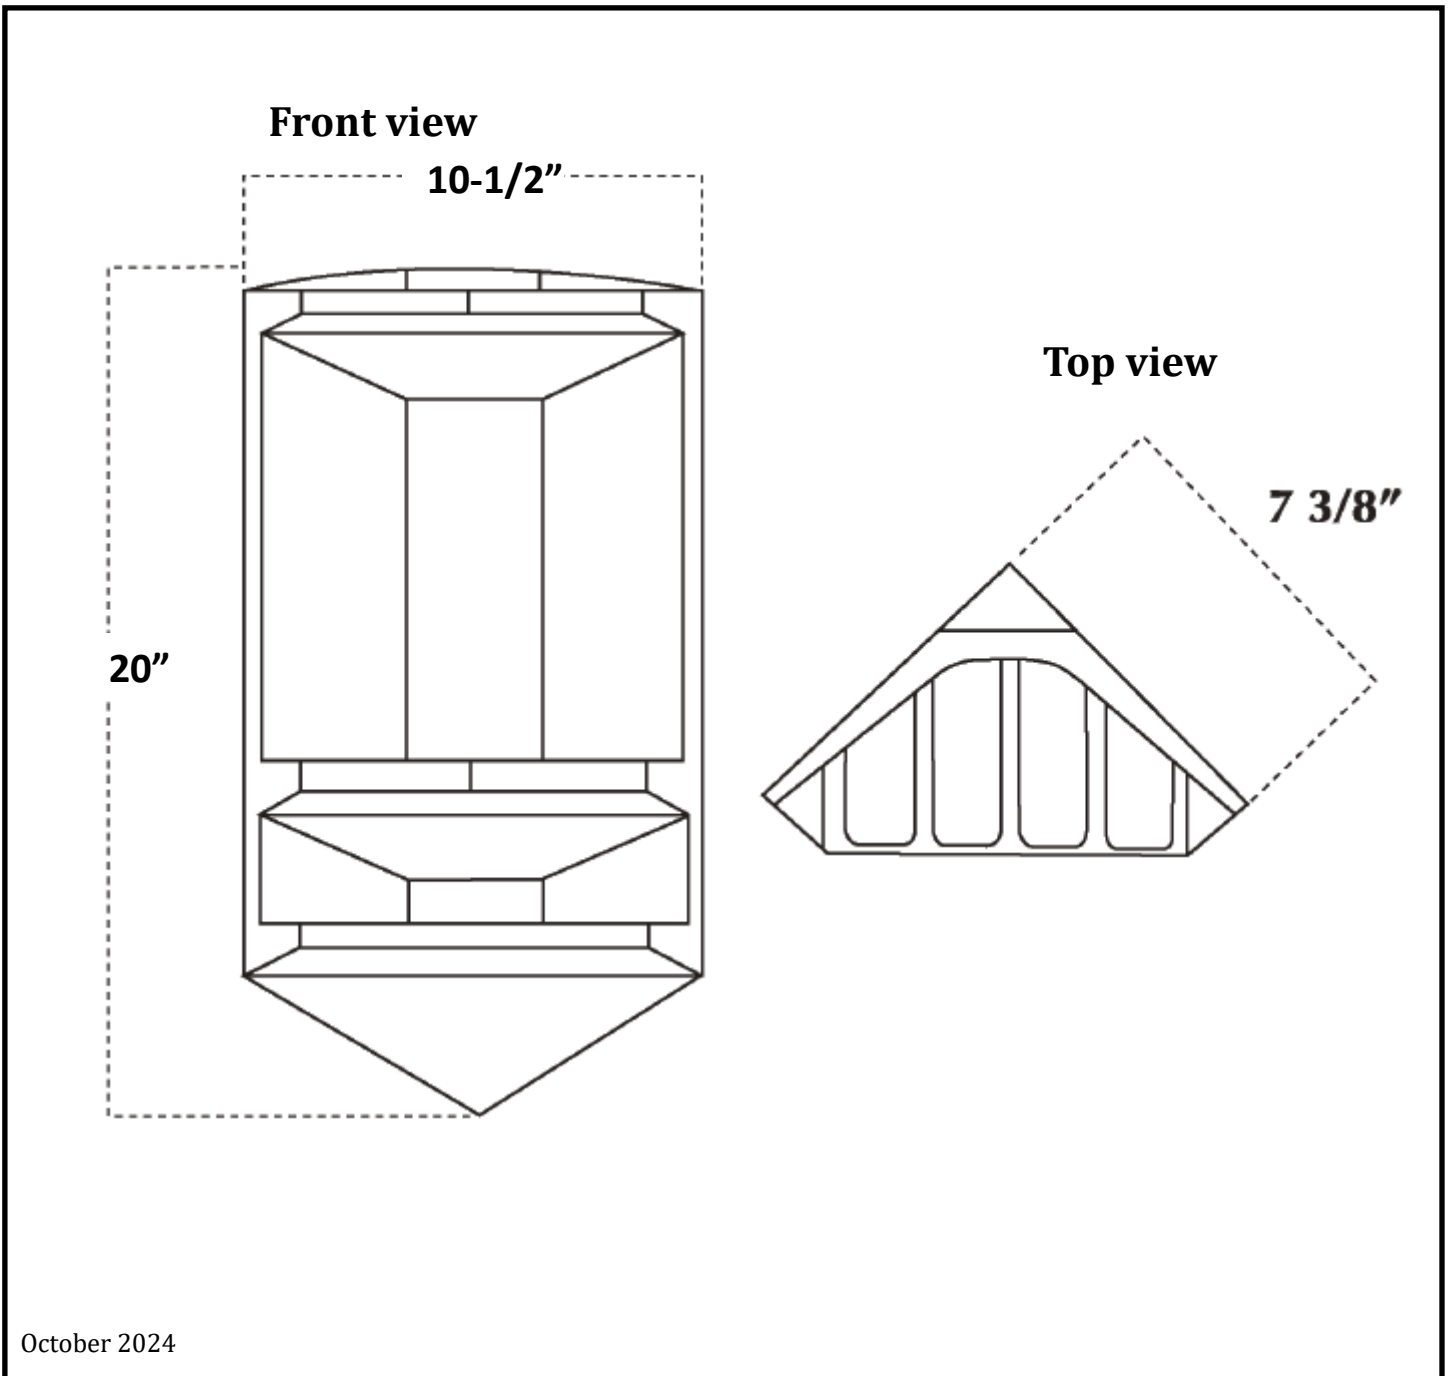

Specifications

Surface Mount Soap/Shampoo Holder Corner Shower Caddy

October 2024