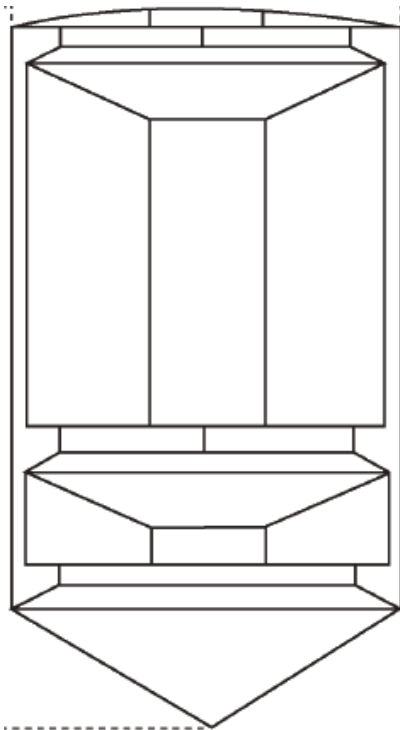

Specifications

Shower Caddy Size Comparison*

Recessed Small Diamond

7-1/8" x 9-3/4"

Recessed Medium Sweetheart

15-1/4" x 8"

Recessed Medium Diamond

16-1/4" x 8-3/8"

Specifications

Shower Caddy Size Comparison* (continued)

**Surface Mount Corner
Soap/Shampoo Holder**

20" x 10-1/2"

Corner Soap Dish

8-1/8" x 8-1/8"

Specifications

Shower Caddy Size Comparison* (continued)

Recessed Large Diamond
19-1/2" x 17"

Specifications

Shower Caddy Size Comparison* (continued)