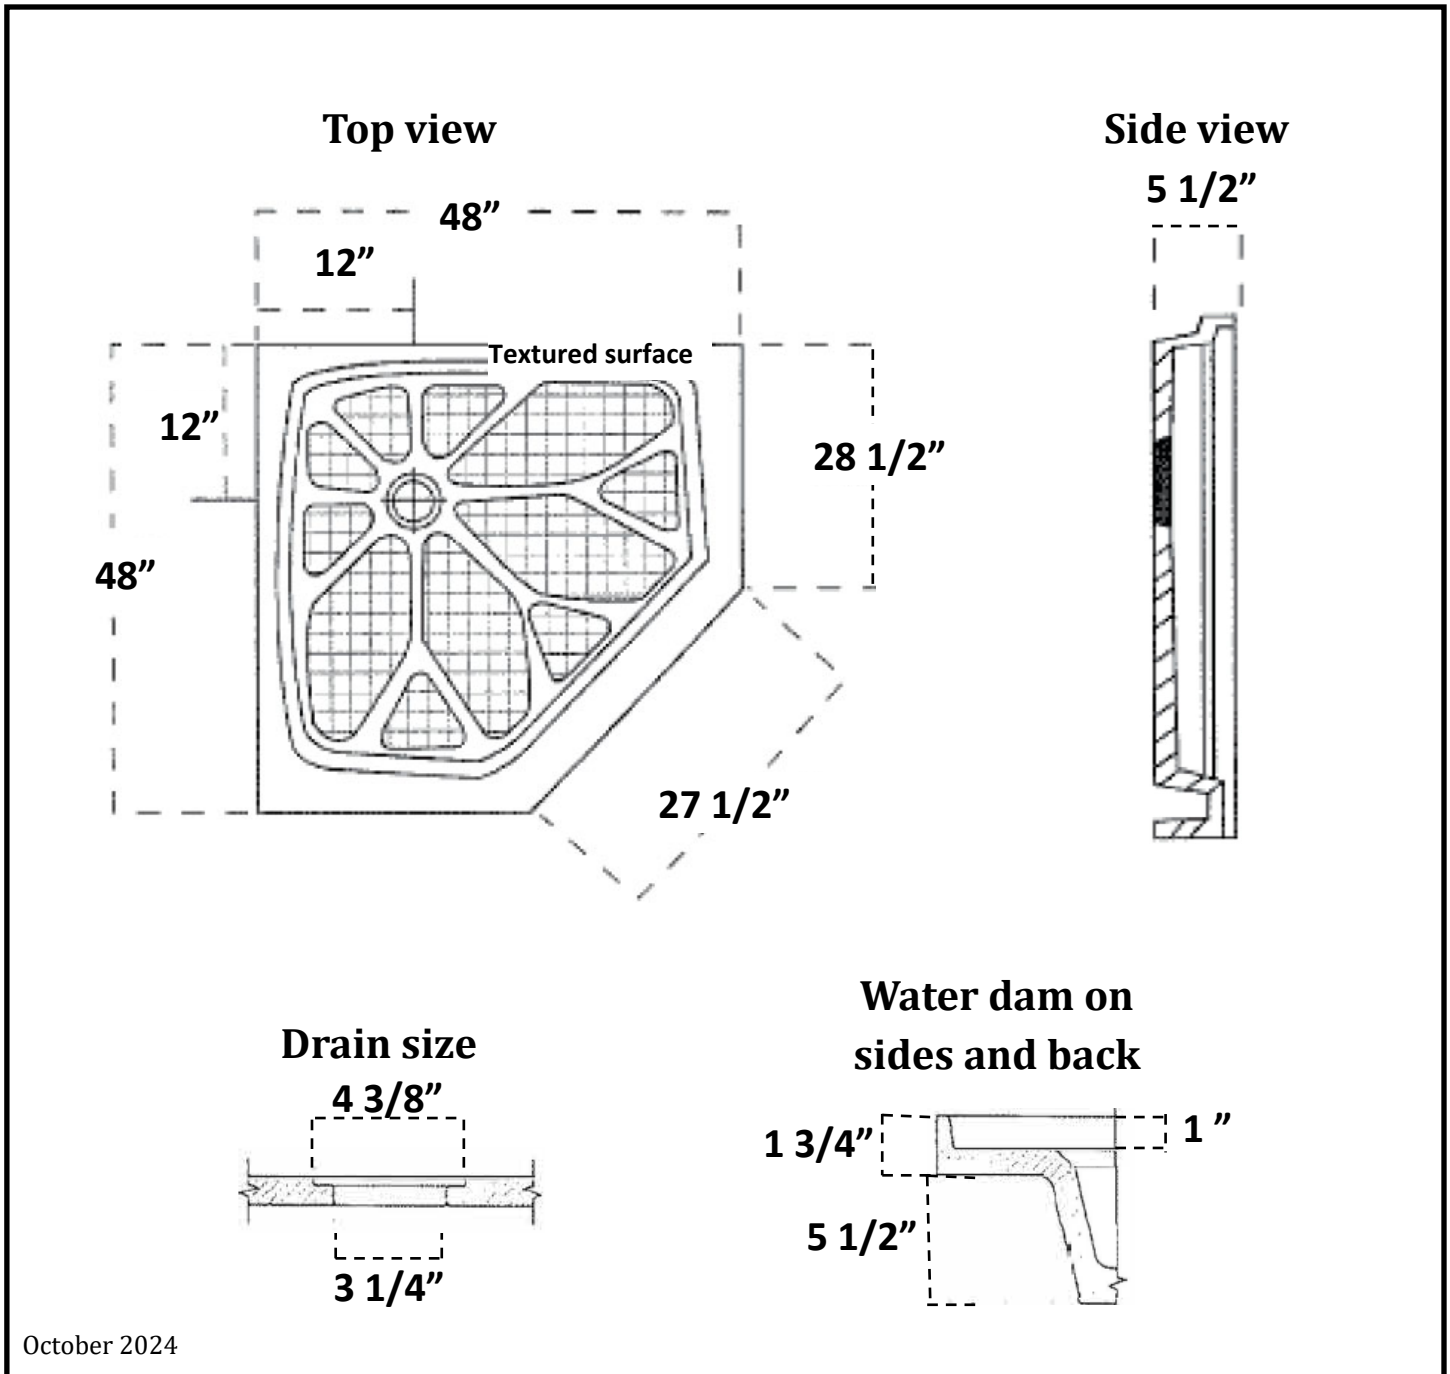

Specifications

48" Neo Angle Corner Shower Pan

October 2024