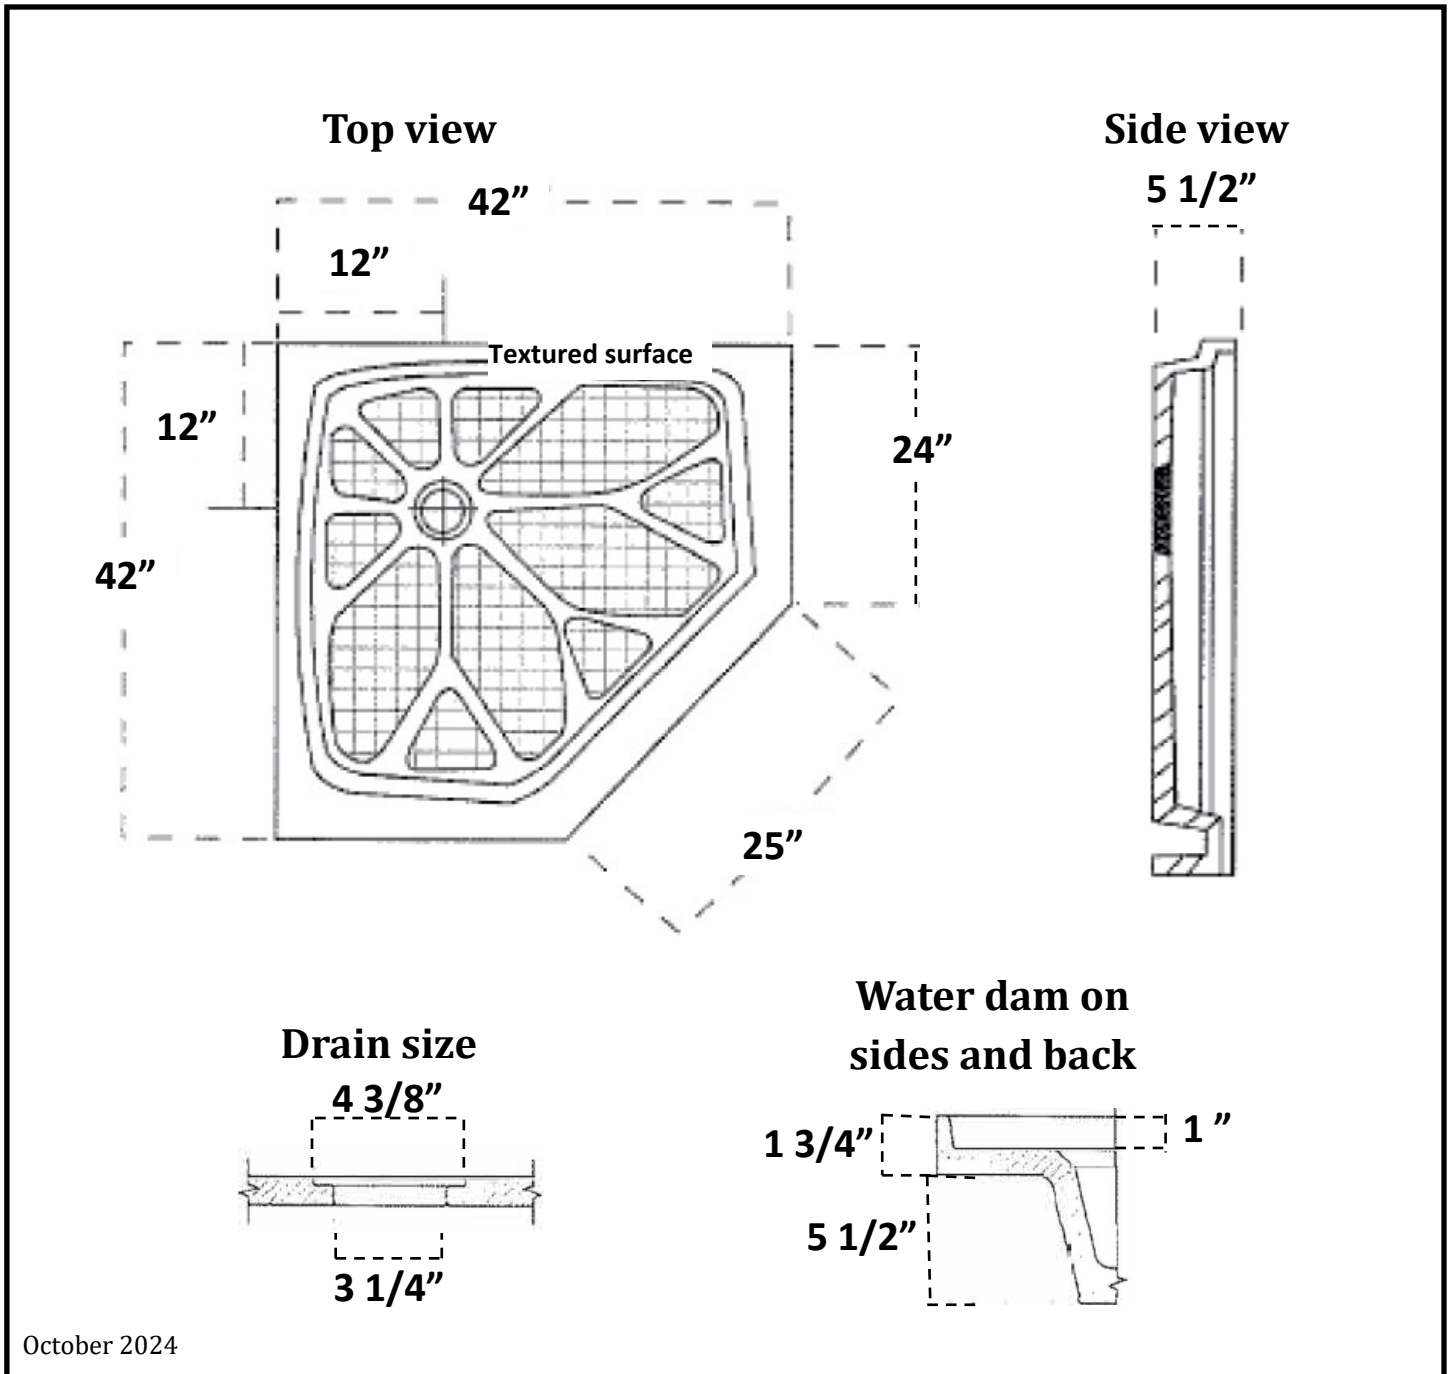

Specifications

42" Neo Angle Corner Shower Pan

October 2024