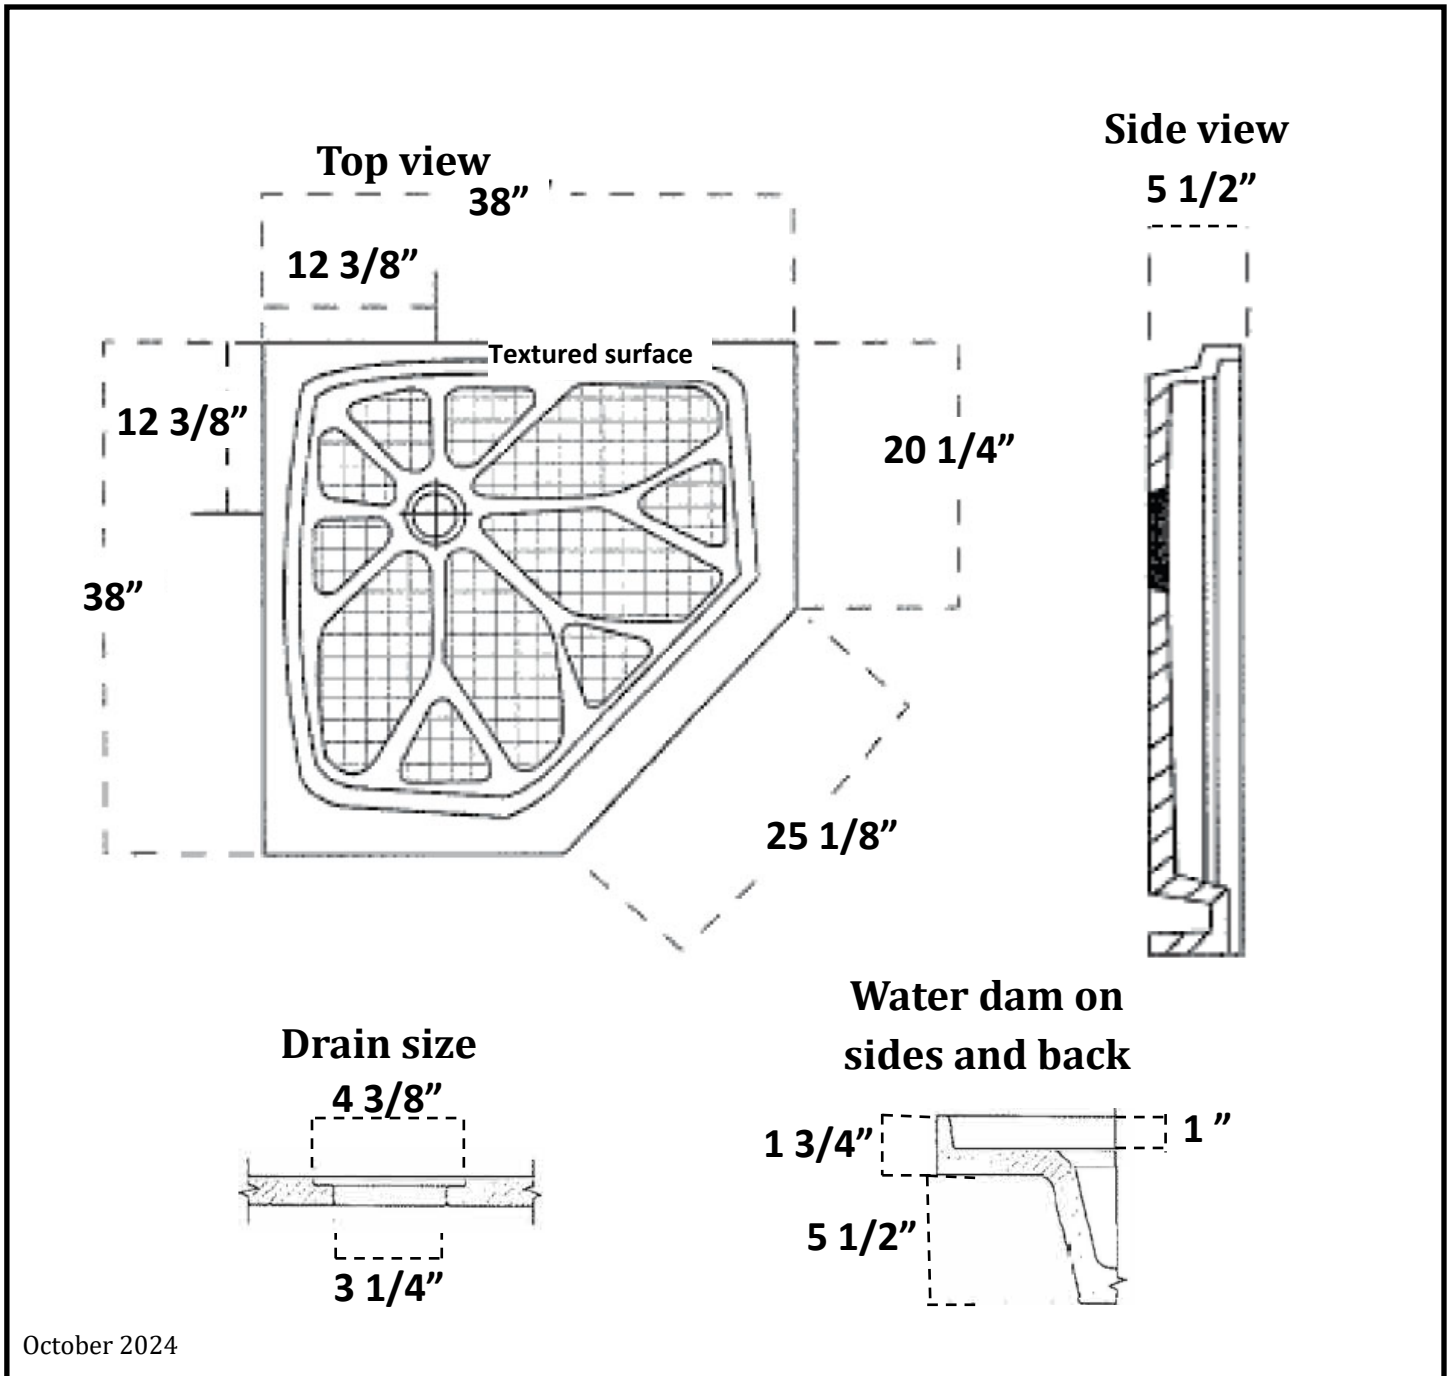

Specifications

38" Neo Angle Corner Shower Pan

October 2024