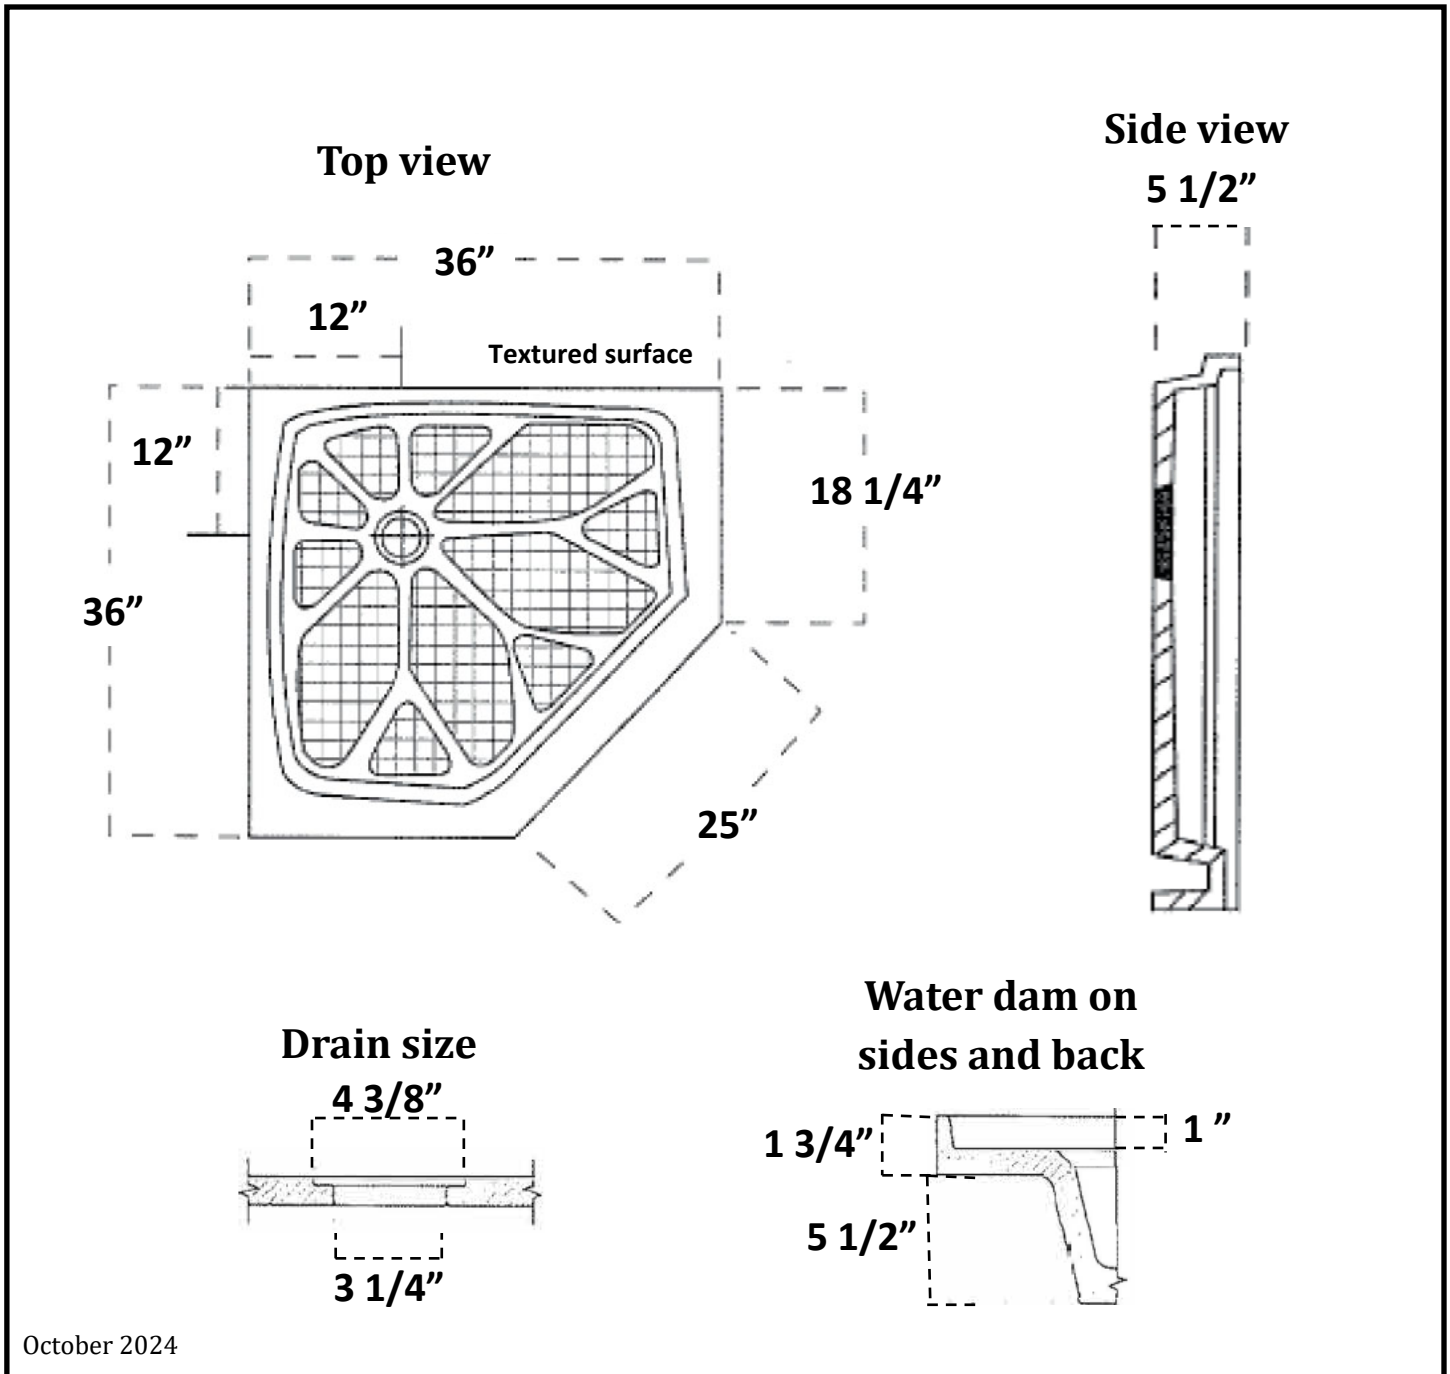

## Specifications

### 36" Neo Angle Corner Shower Pan

October 2024