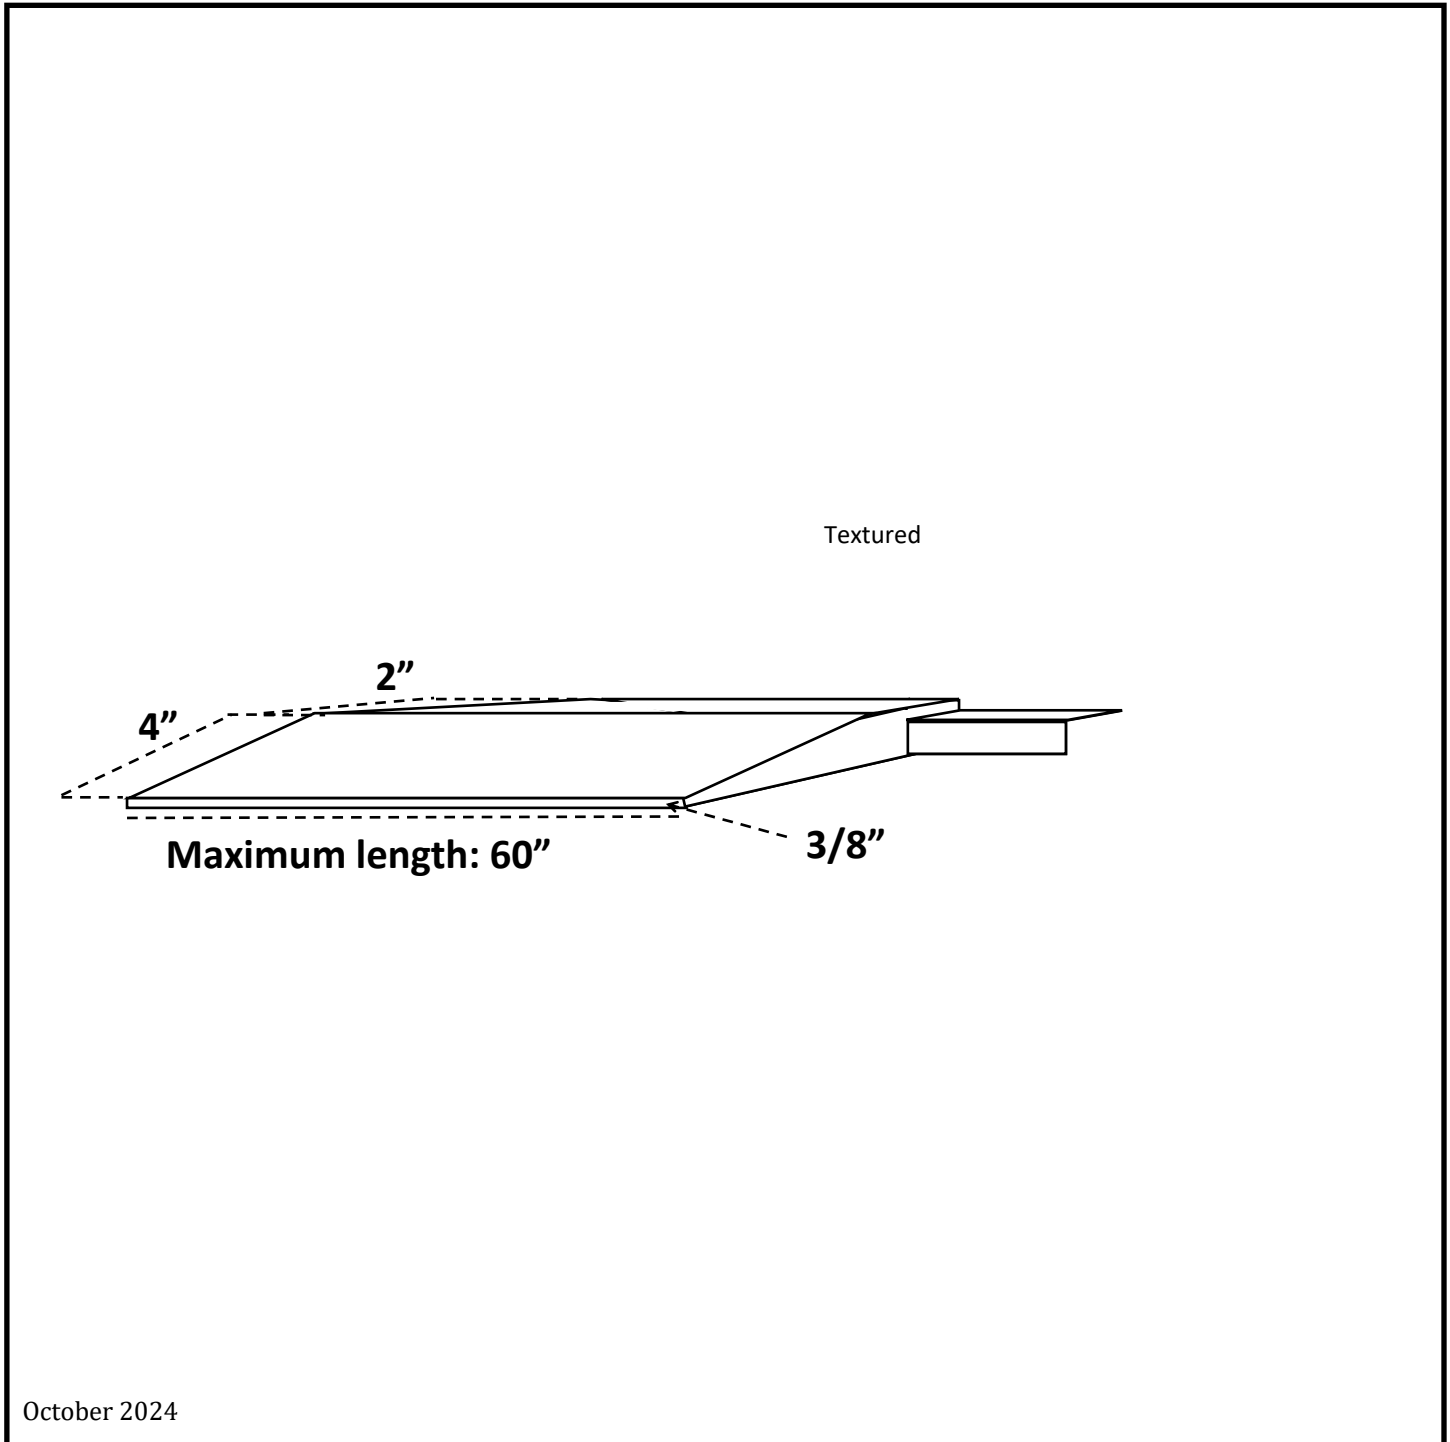

Specifications

Ramp/Handicap Threshold for use with Low Profile Shower Pans

October 2024