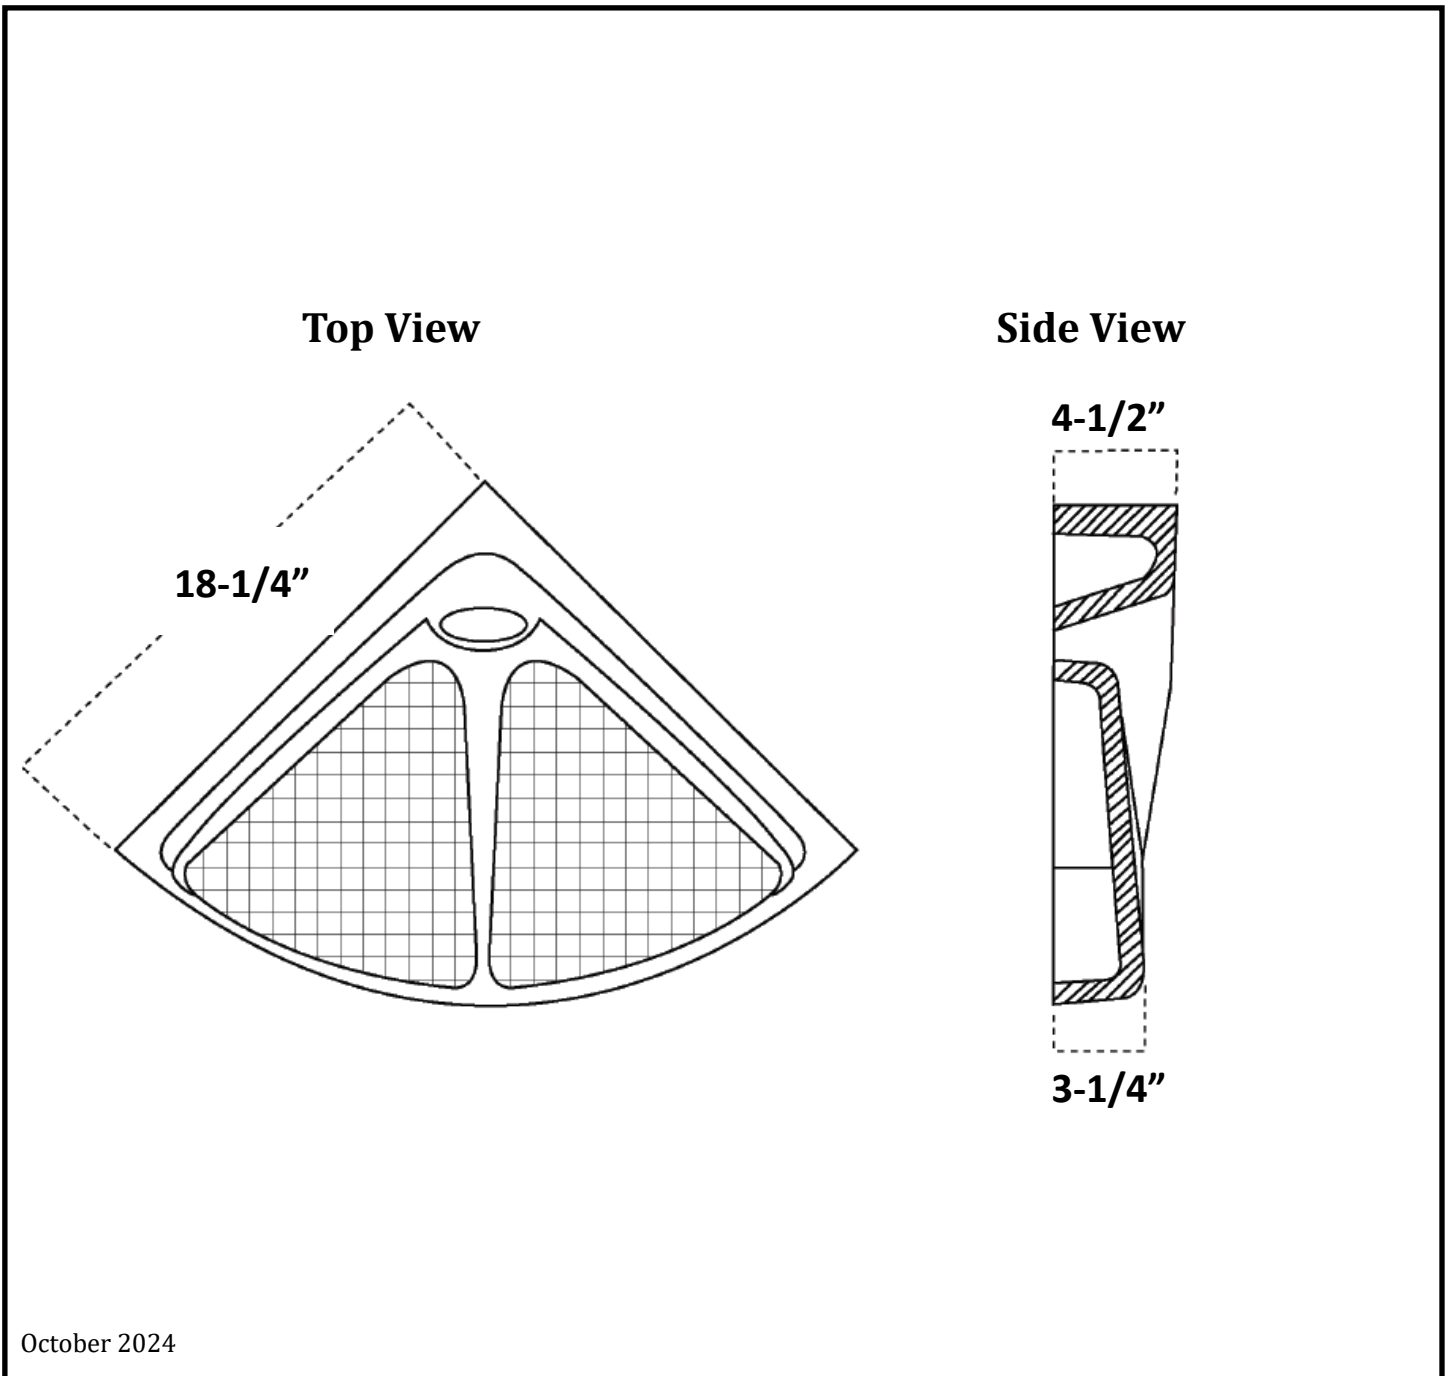

Specifications

Corner Shower Seat with Flange

October 2024