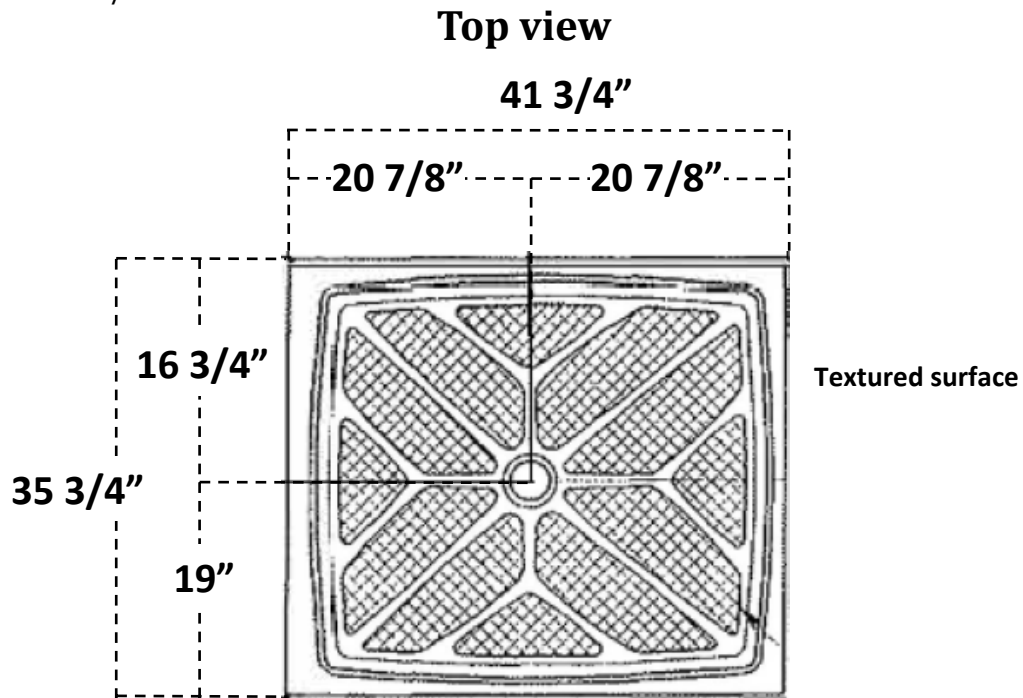

Specifications

1053-07: 42" x 36" Low Profile Walk-In Shower Pan

Threshold: 1 1/2" tall x 2 1/4" thick

Water dam, sides and back: 1/2" tall x 1/4" thick

Overall height including water dam: 2"

Drain diameter: 3 1/2"

Water dam on sides and back

October 2024