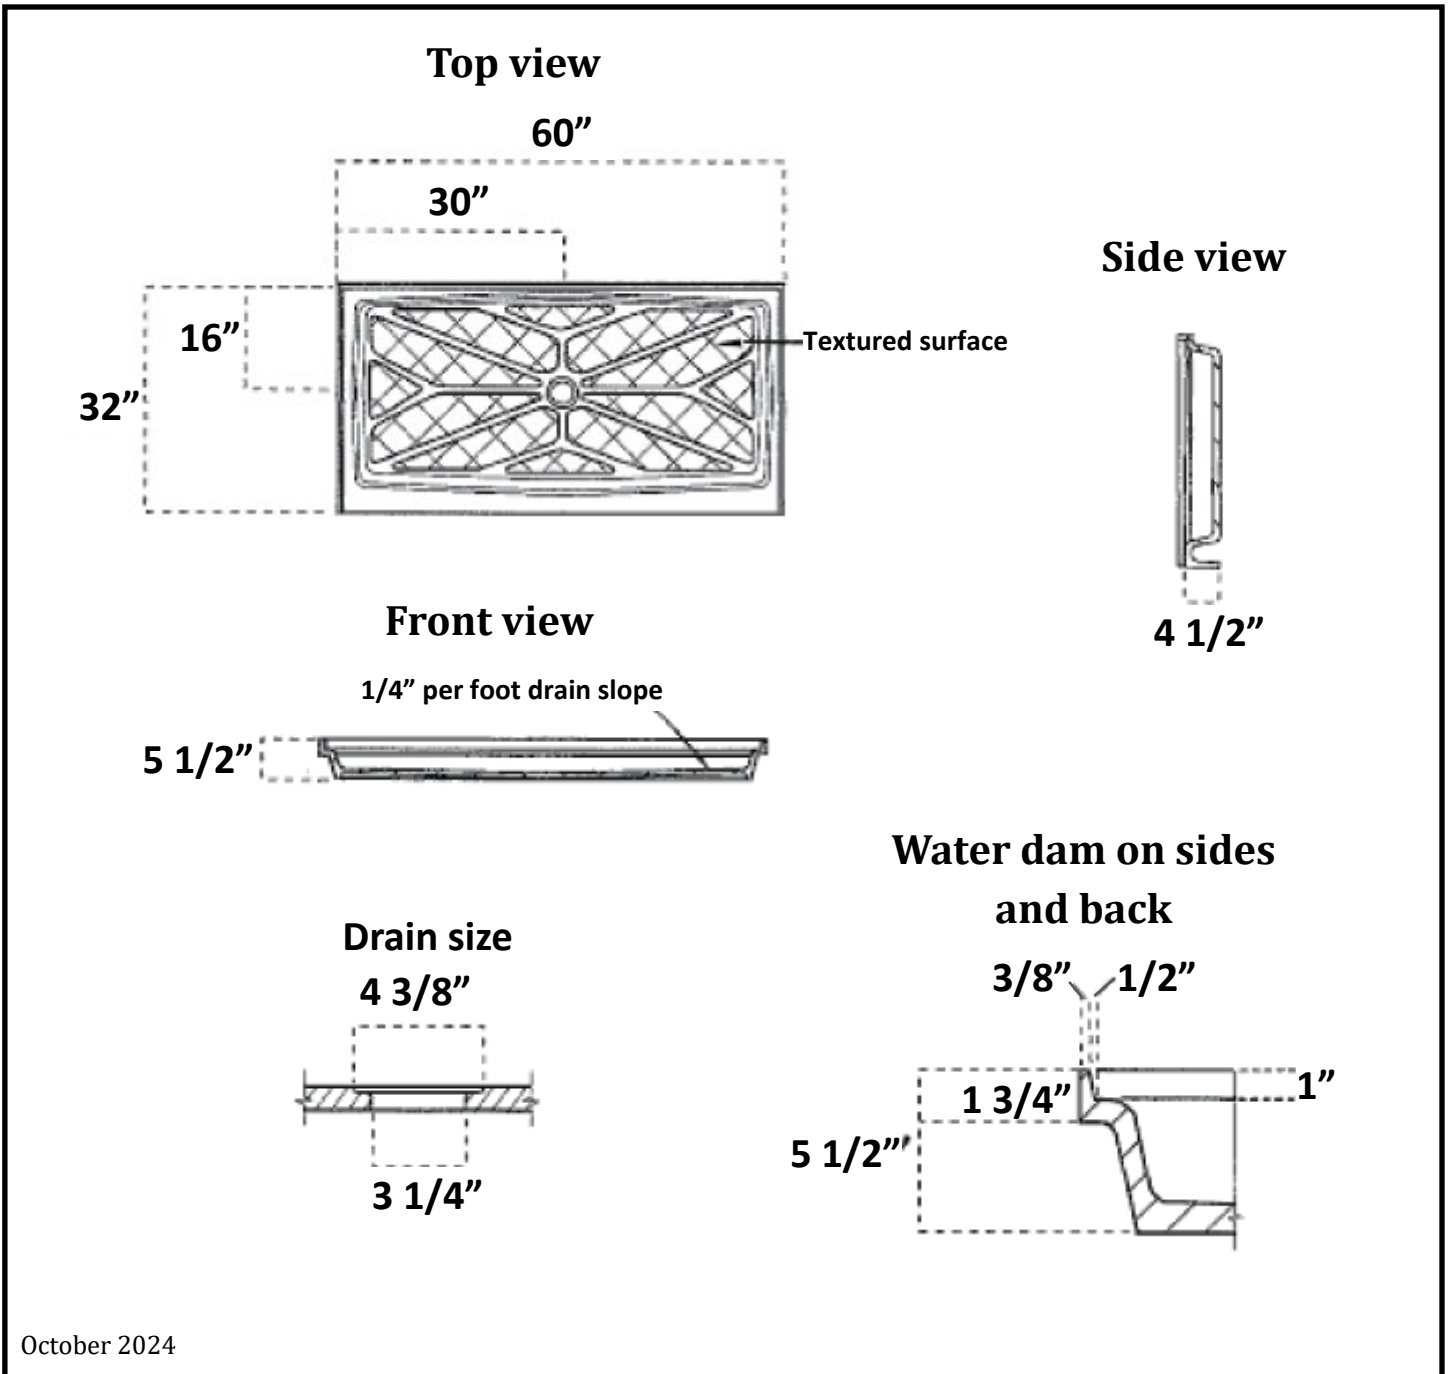

## Specifications

### 1051-26: 60x32 Shower Pan with Center Drain

October 2024