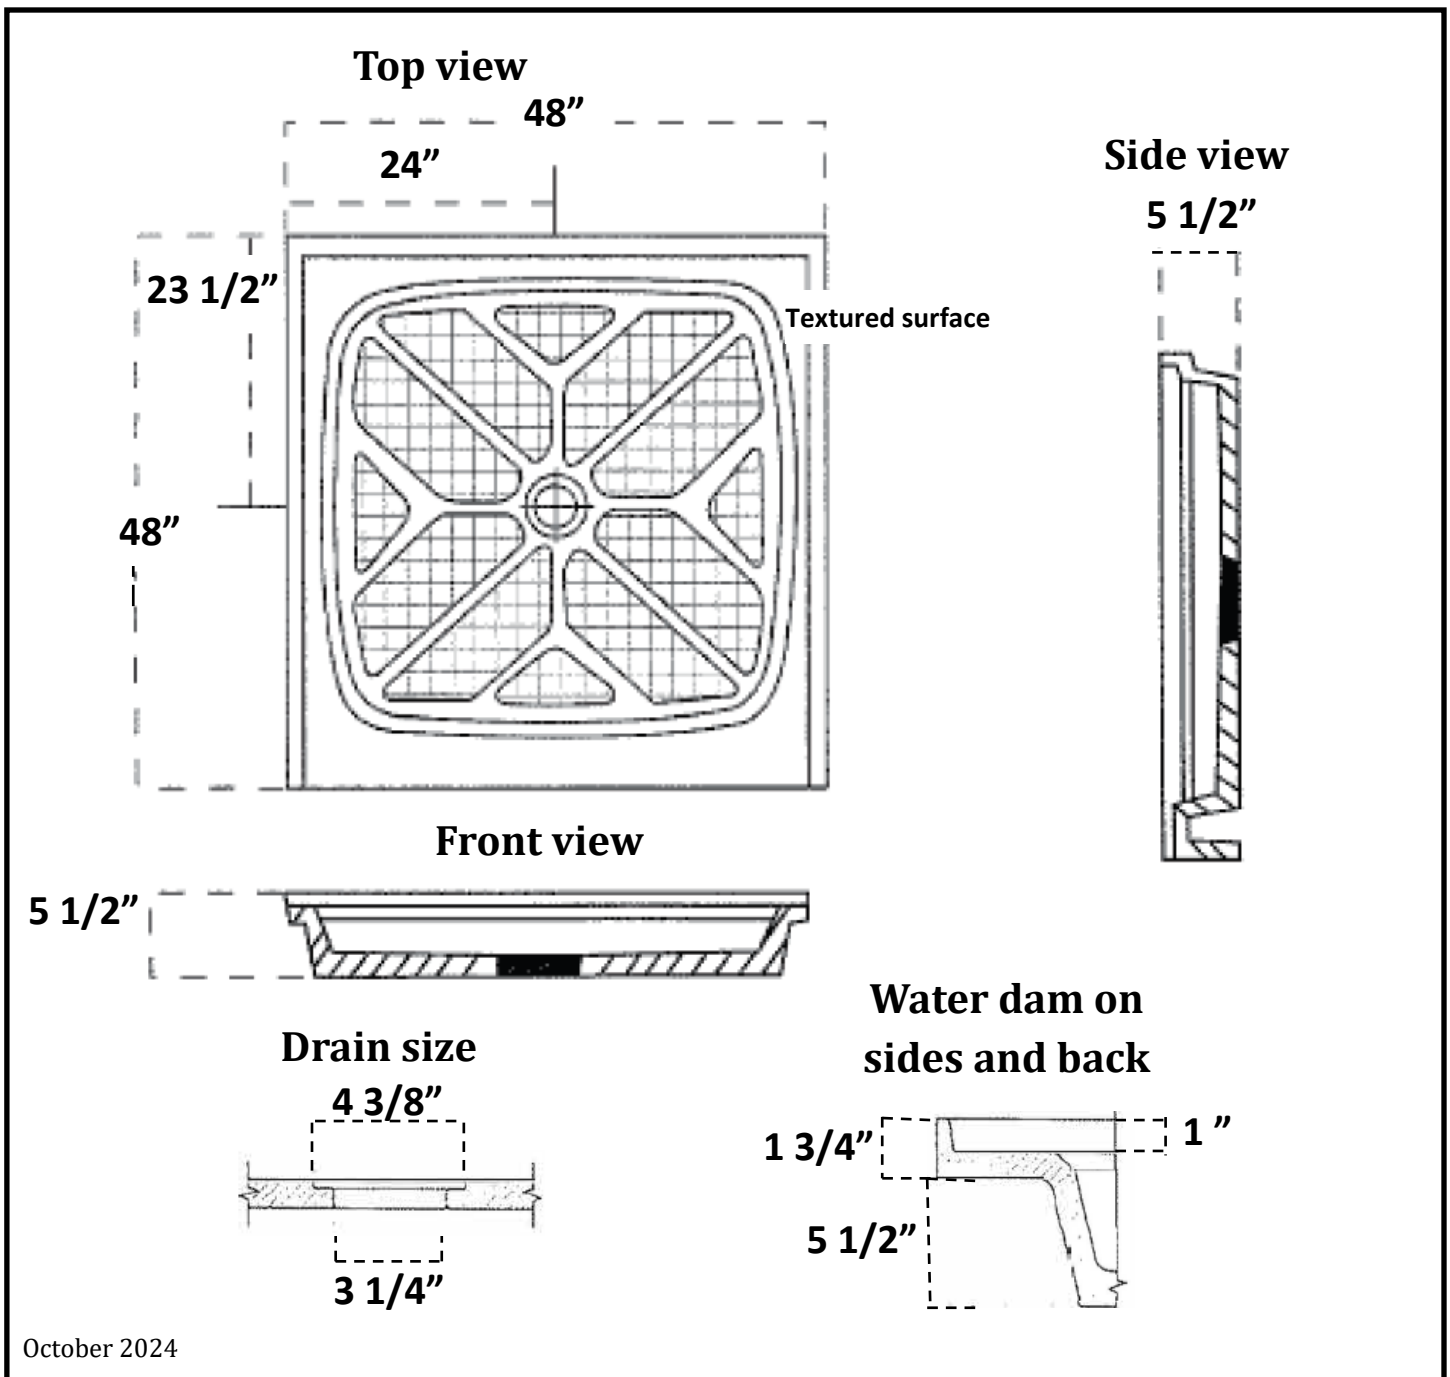

## Specifications

### 1051-19: 48x48 Shower Pan with Center Drain

October 2024