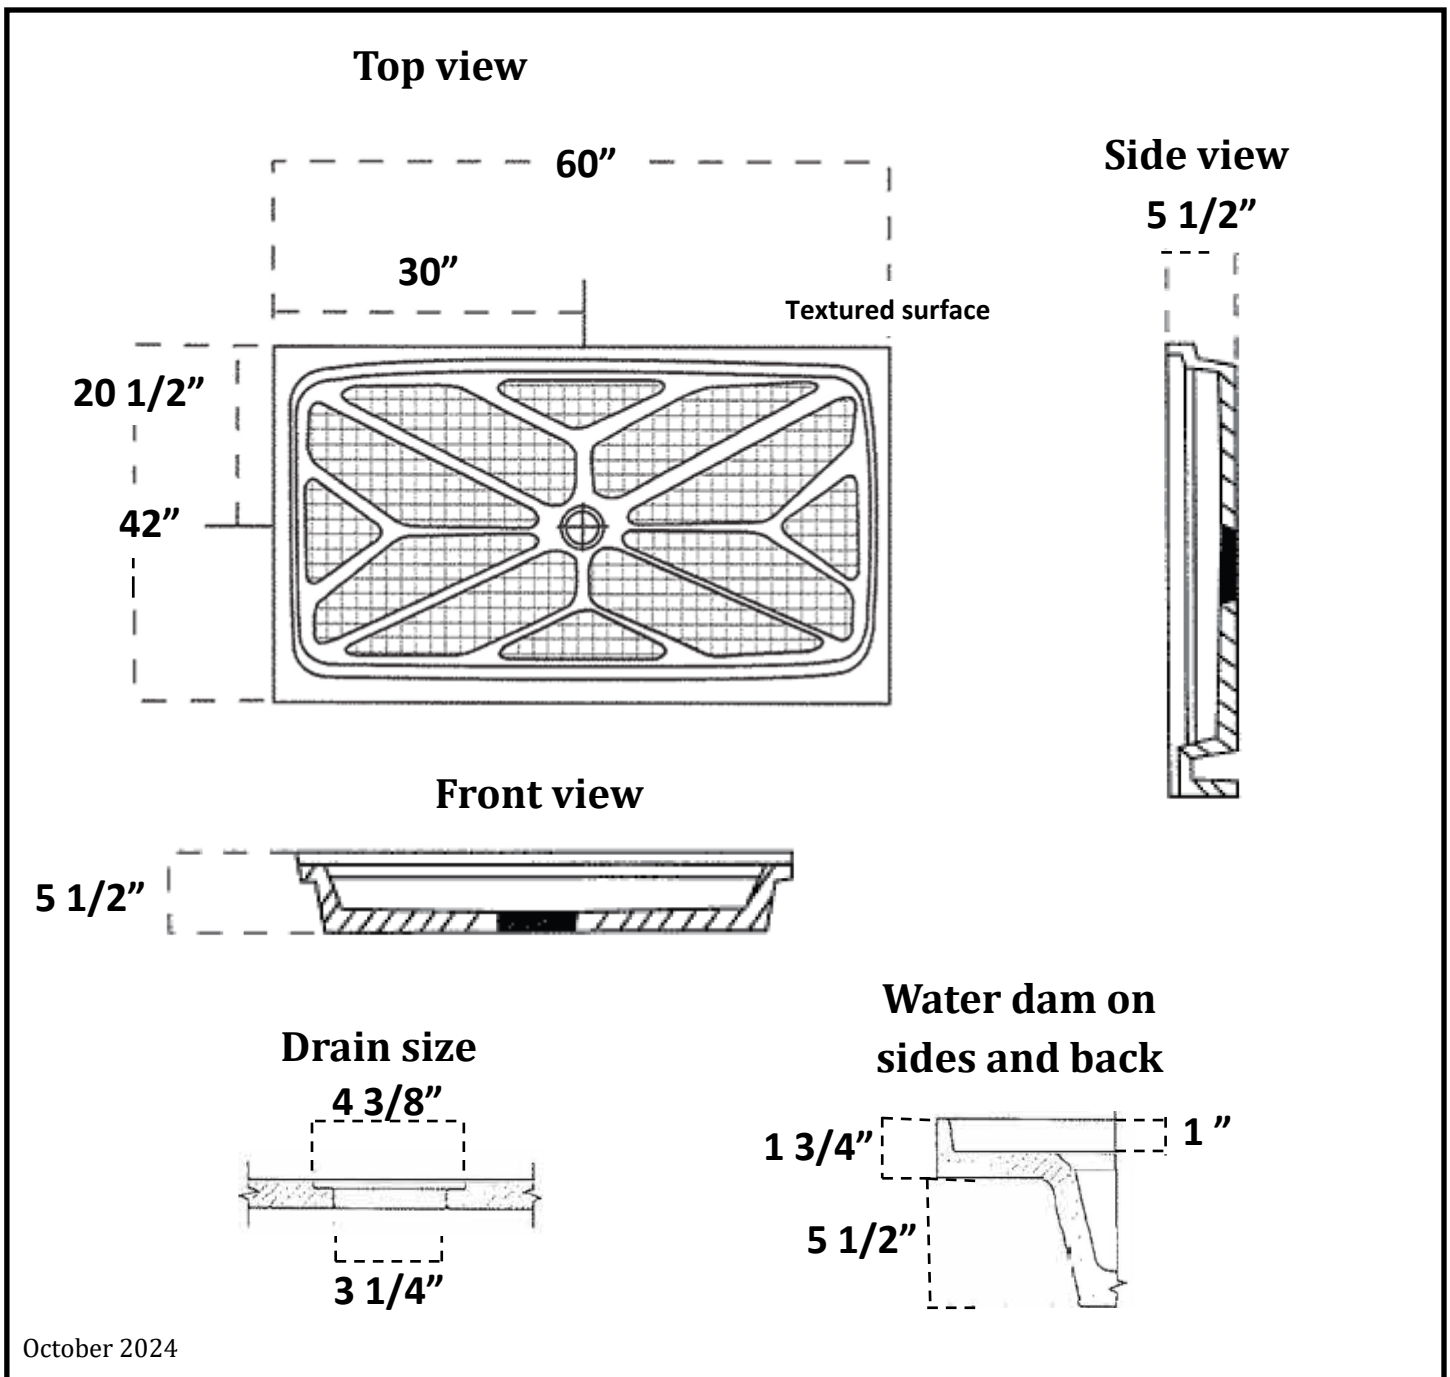

## Specifications

### 1051-12: 60x42 Shower Pan with Center Drain

October 2024