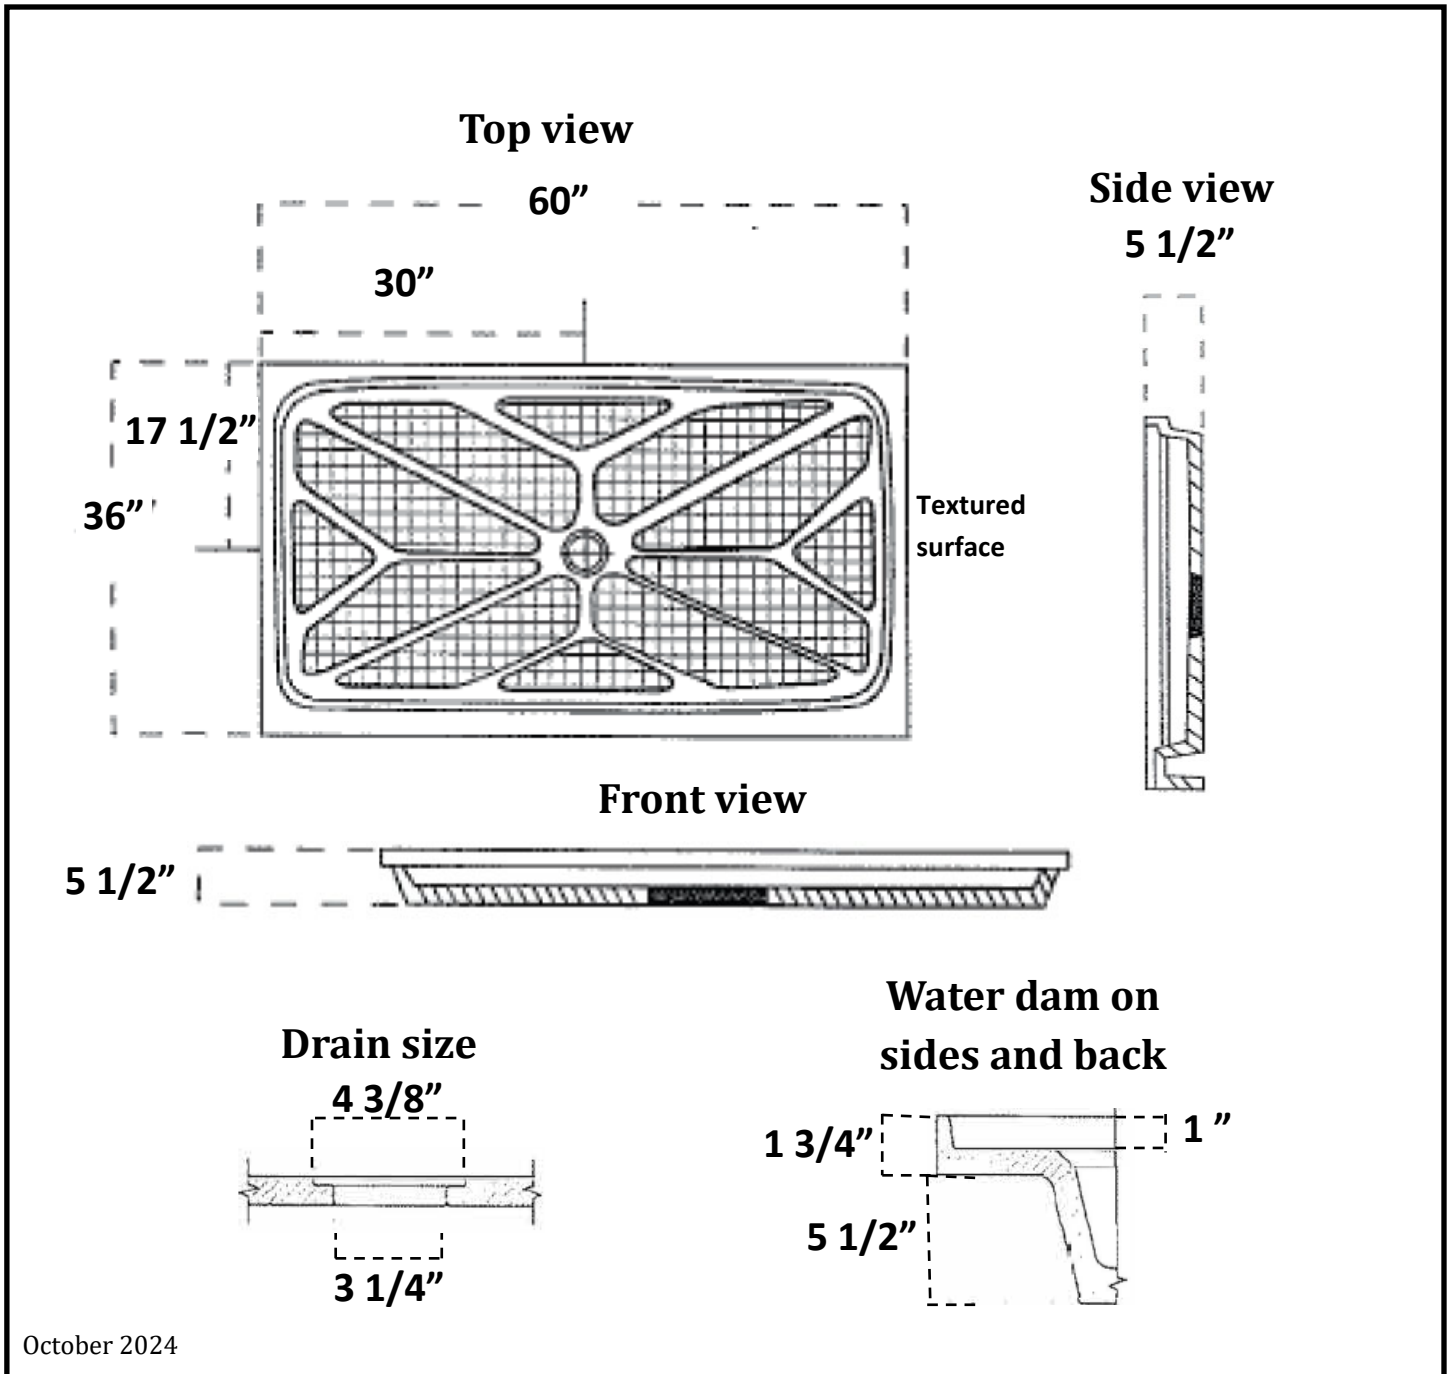

Specifications

1051-10: 60x36 Shower Pan with Center Drain

October 2024