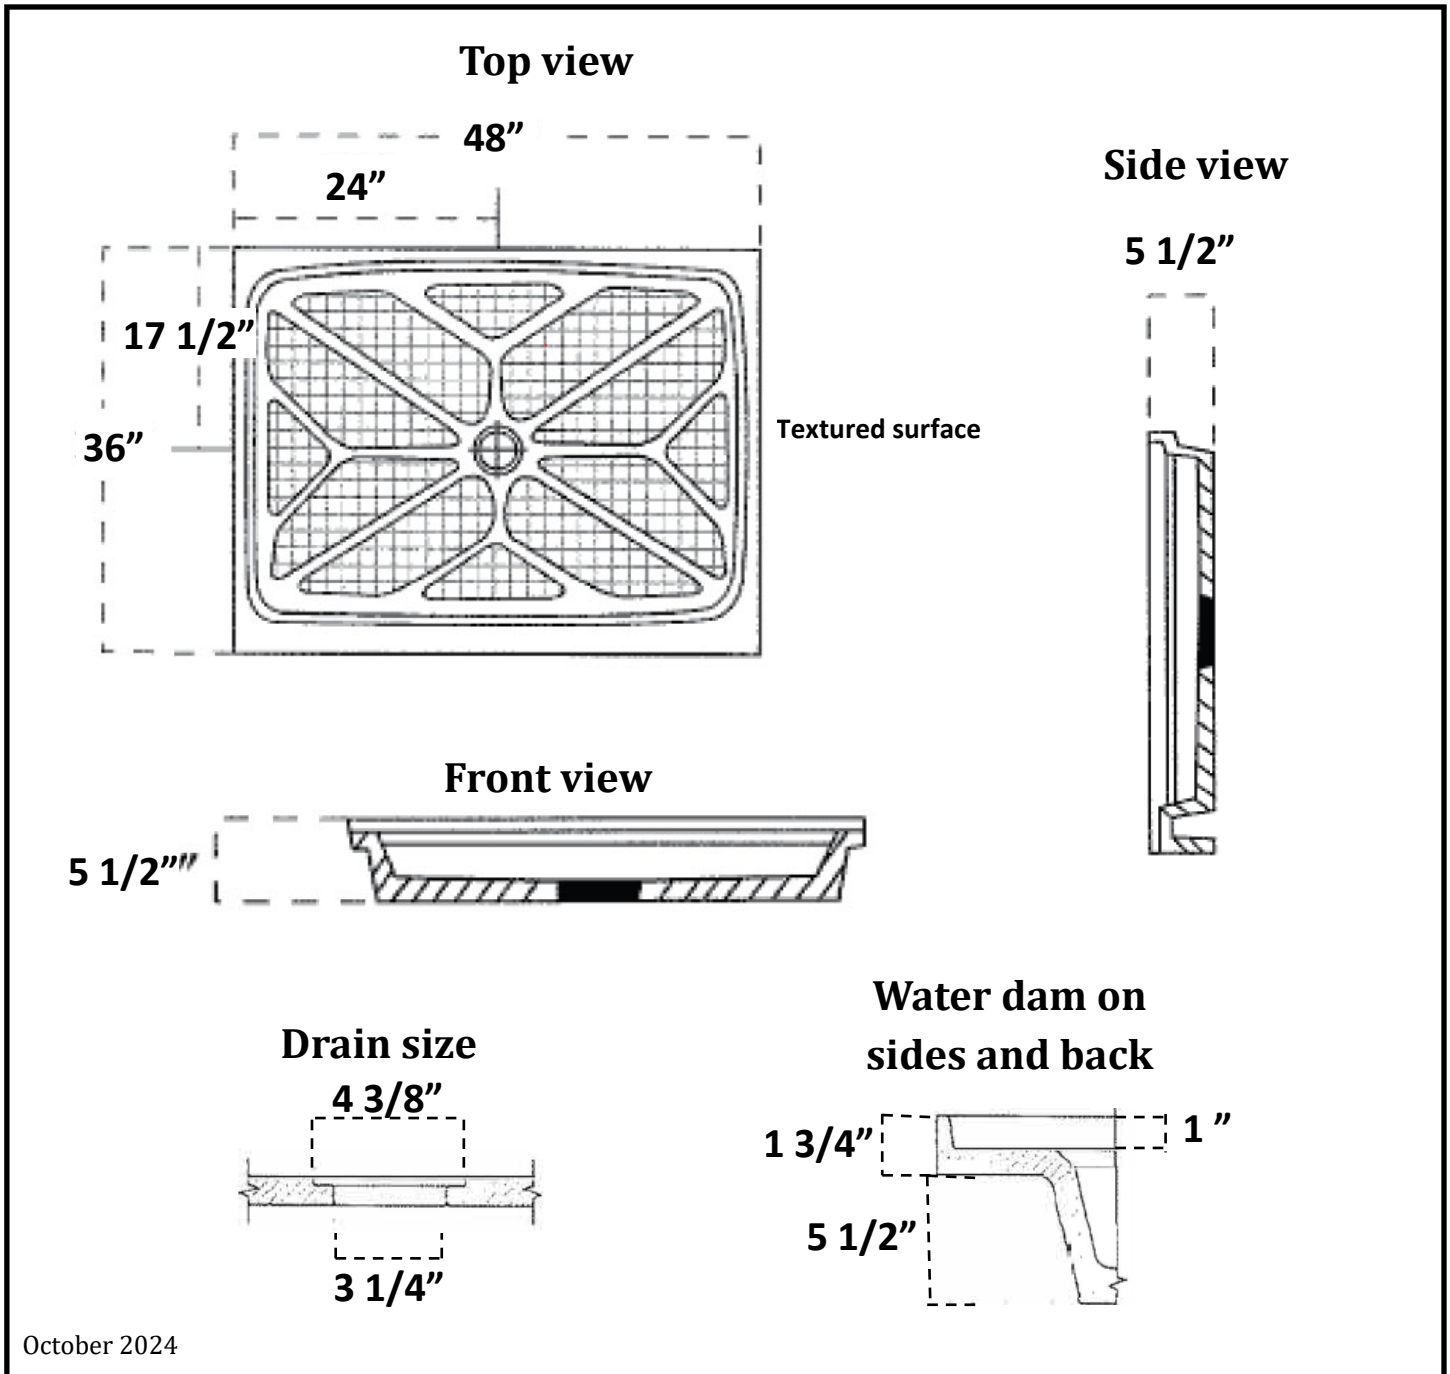

Specifications

1051-08: 48x36 Shower Pan with Center Drain

October 2024