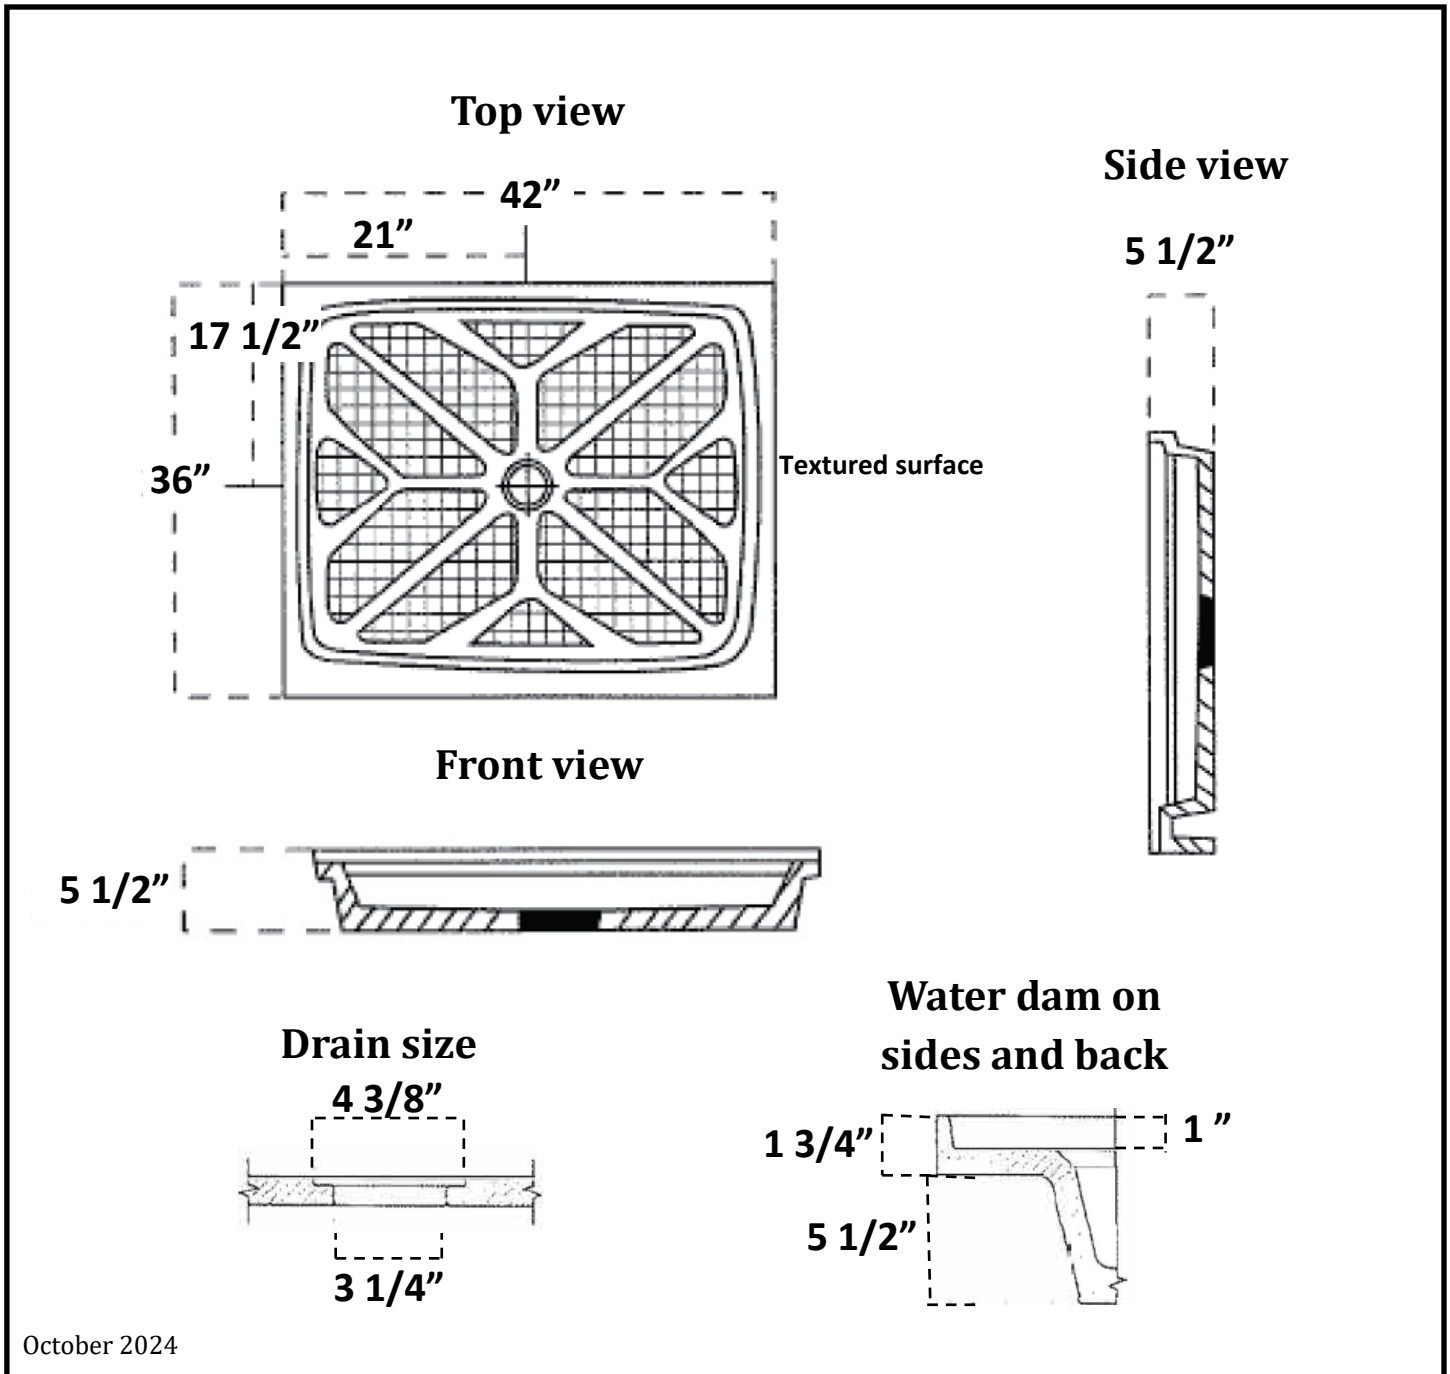

## Specifications

### 1051-07: 42x36 Shower Pan with Center Drain

October 2024