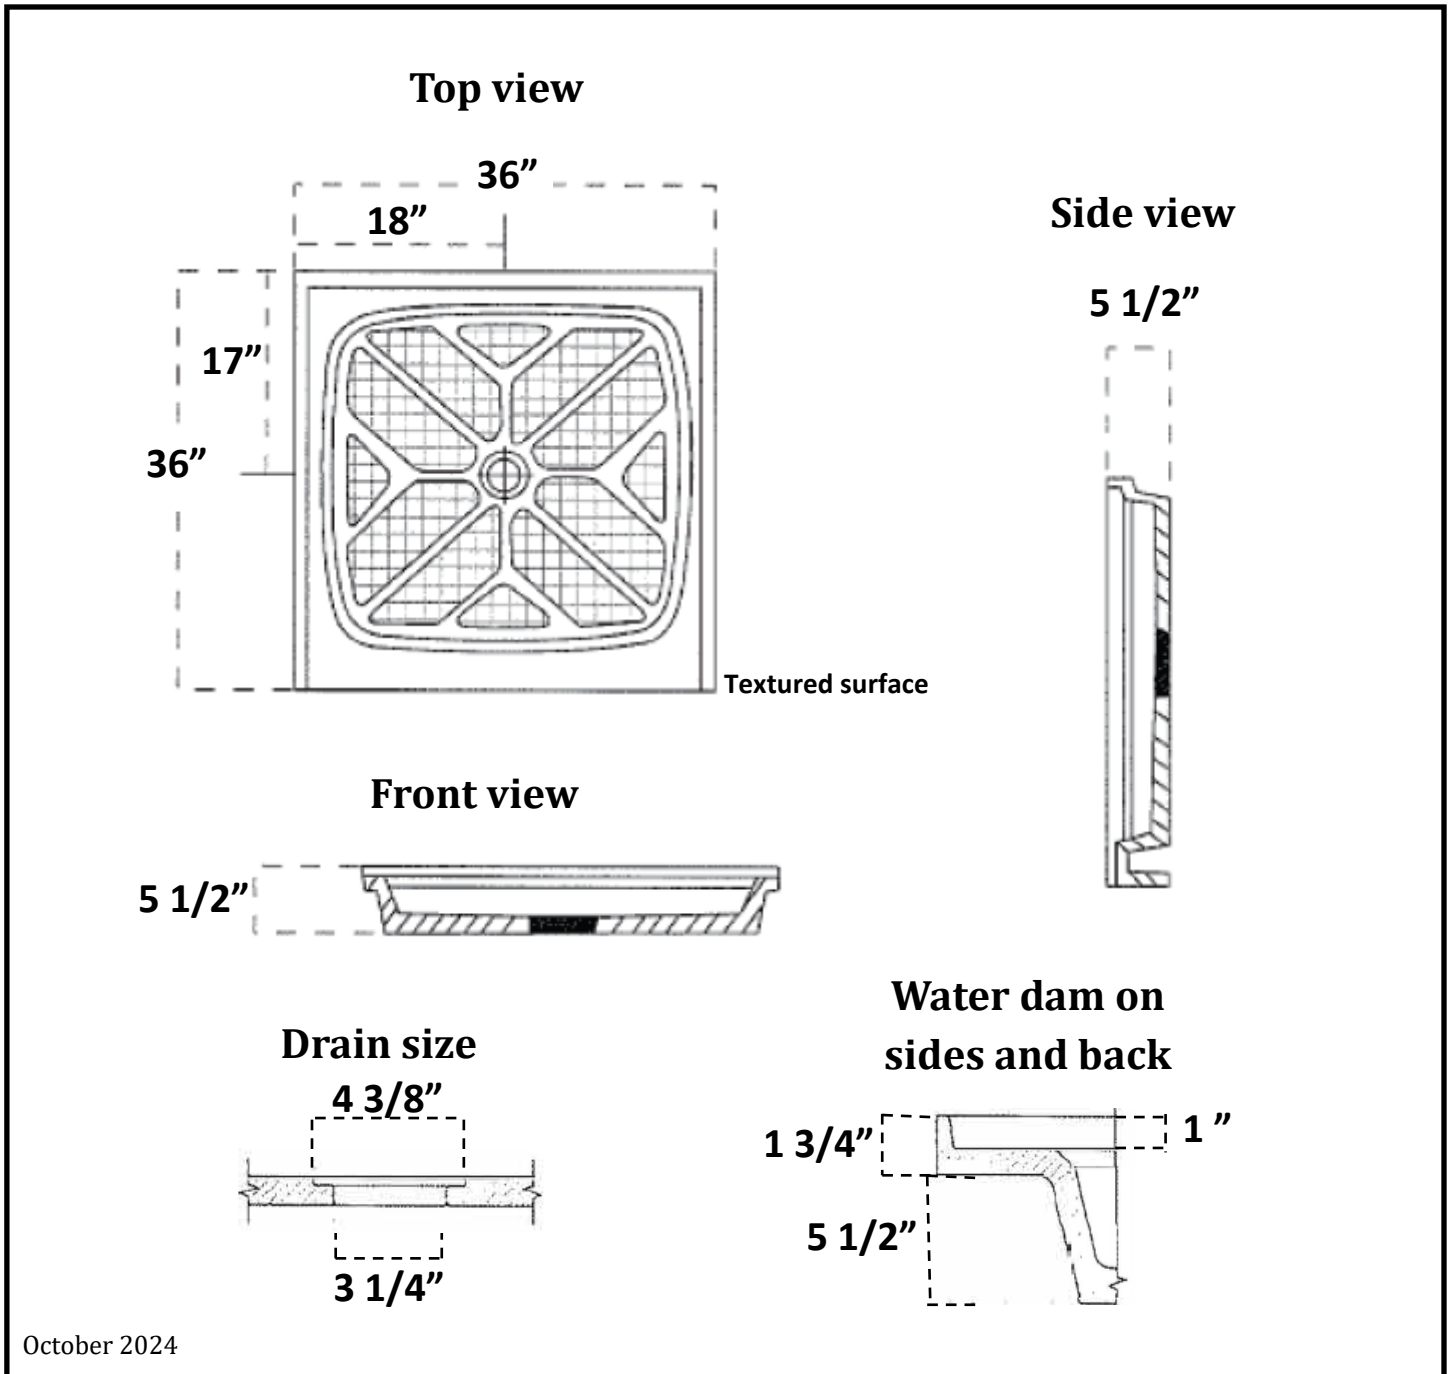

Specifications

1051-06: 36x36 Shower Pan with Center Drain

October 2024