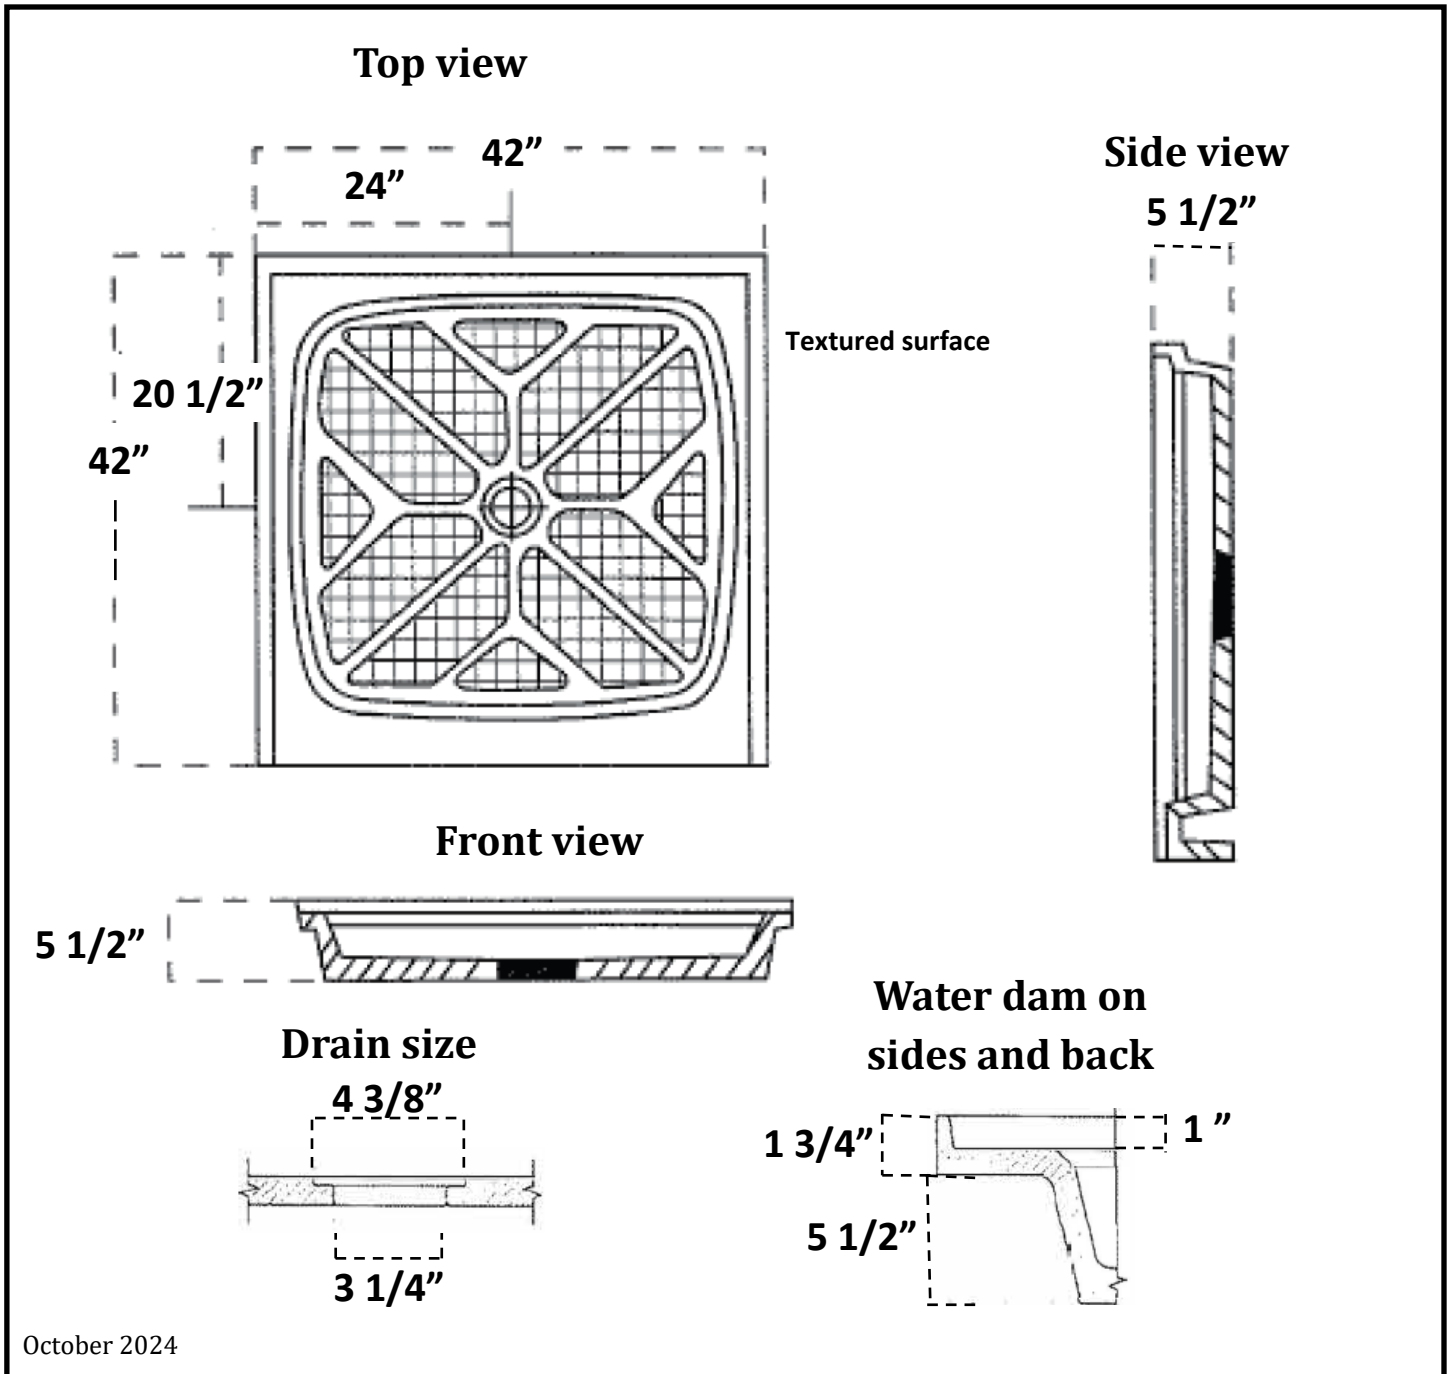

Specifications

1051-05: 42x42 Shower Pan with Center Drain

October 2024