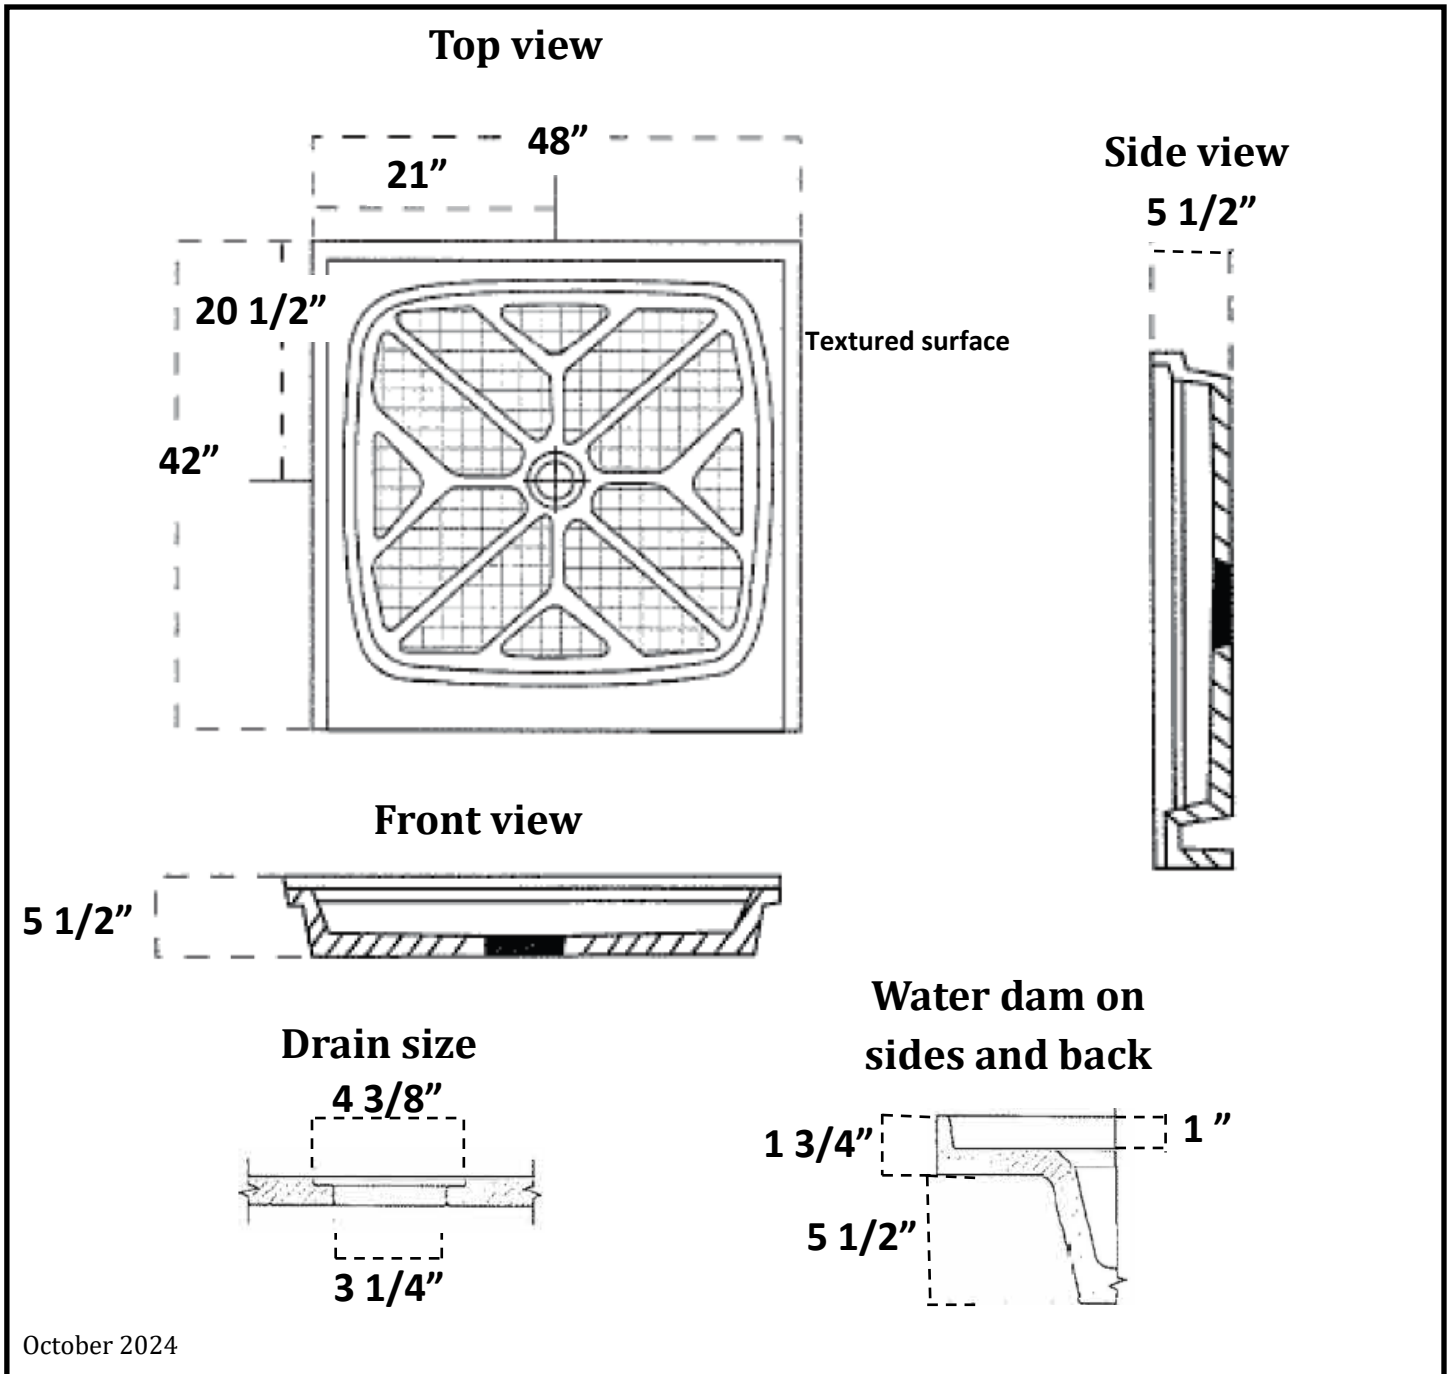

Specifications

1051-04: 48x42 Shower Pan with Center Drain

October 2024