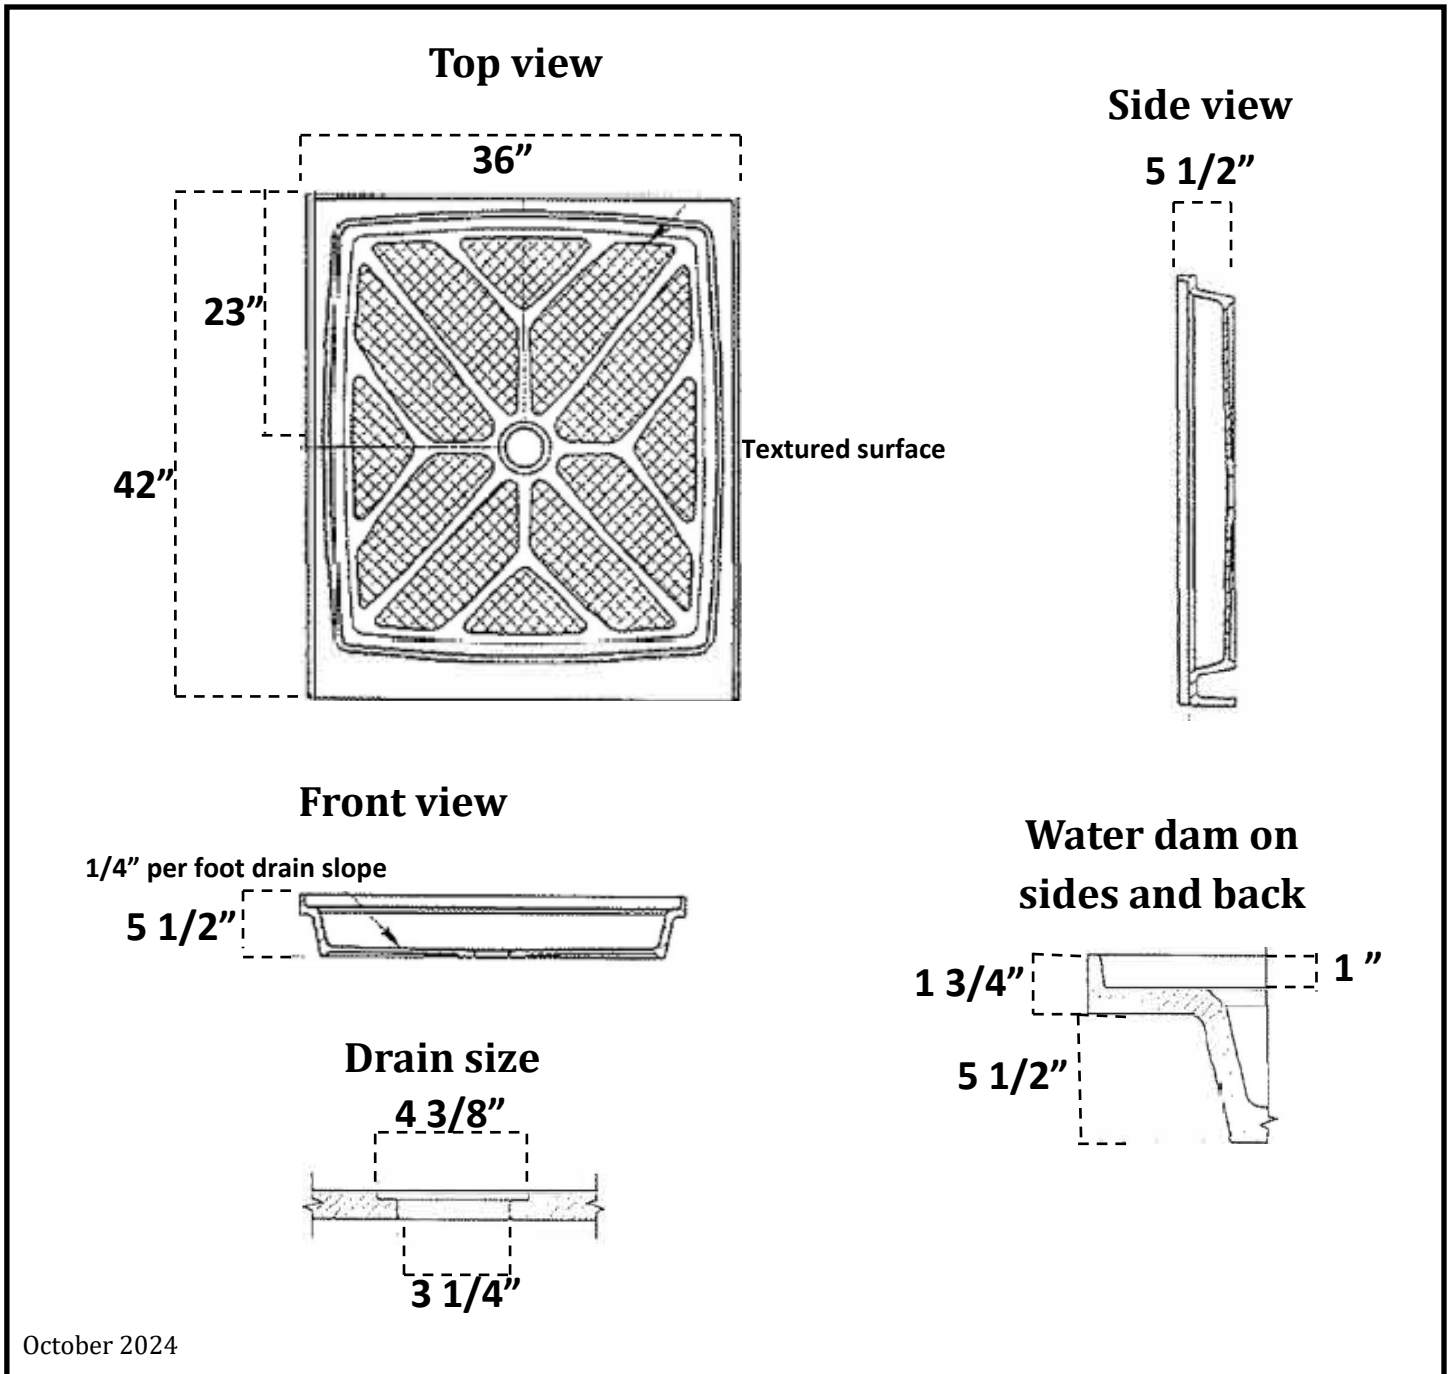

## Specifications

### 1051-03: 36x42 Shower Pan with Center Drain

October 2024