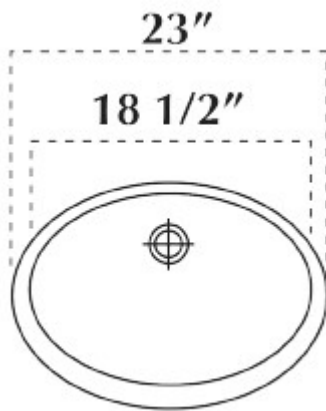

Specifications

VO: Venice Oval Bowl with overflow

Top view

Side view

See page two for standard and custom vanity sizes, bowl spacing, offsets, and edge profiles