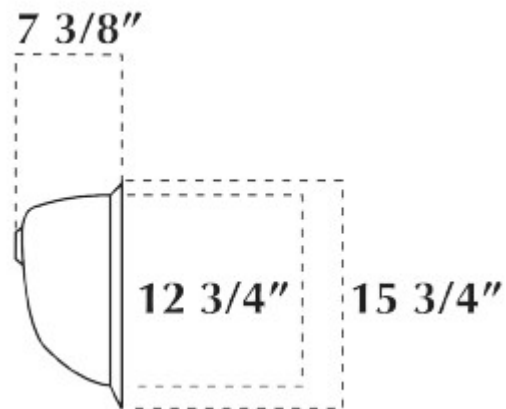

Specifications

VO: Venice Oval Bowl with overflow

Top view

Side view

See page two for standard and custom vanity sizes, bowl spacing, offsets, and edge profiles