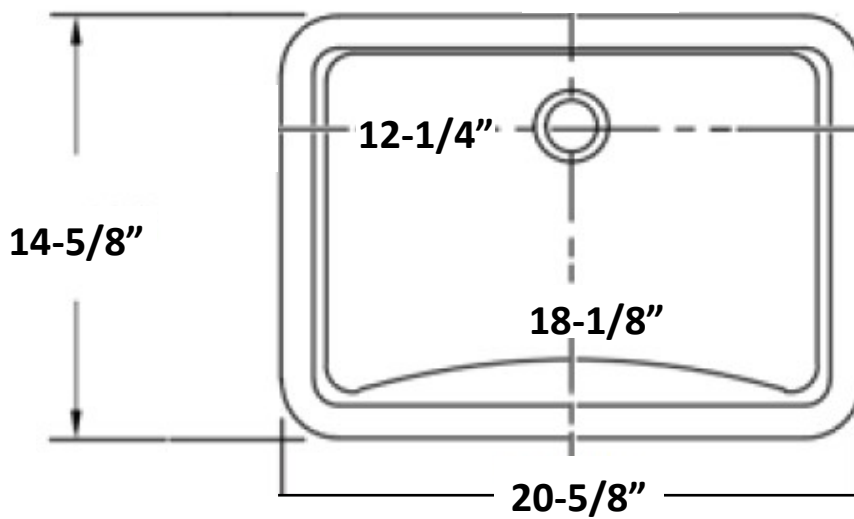

Specifications

Undermount Rectangular Porcelain Bowl

Top view

Side view

Custom only

July 2024