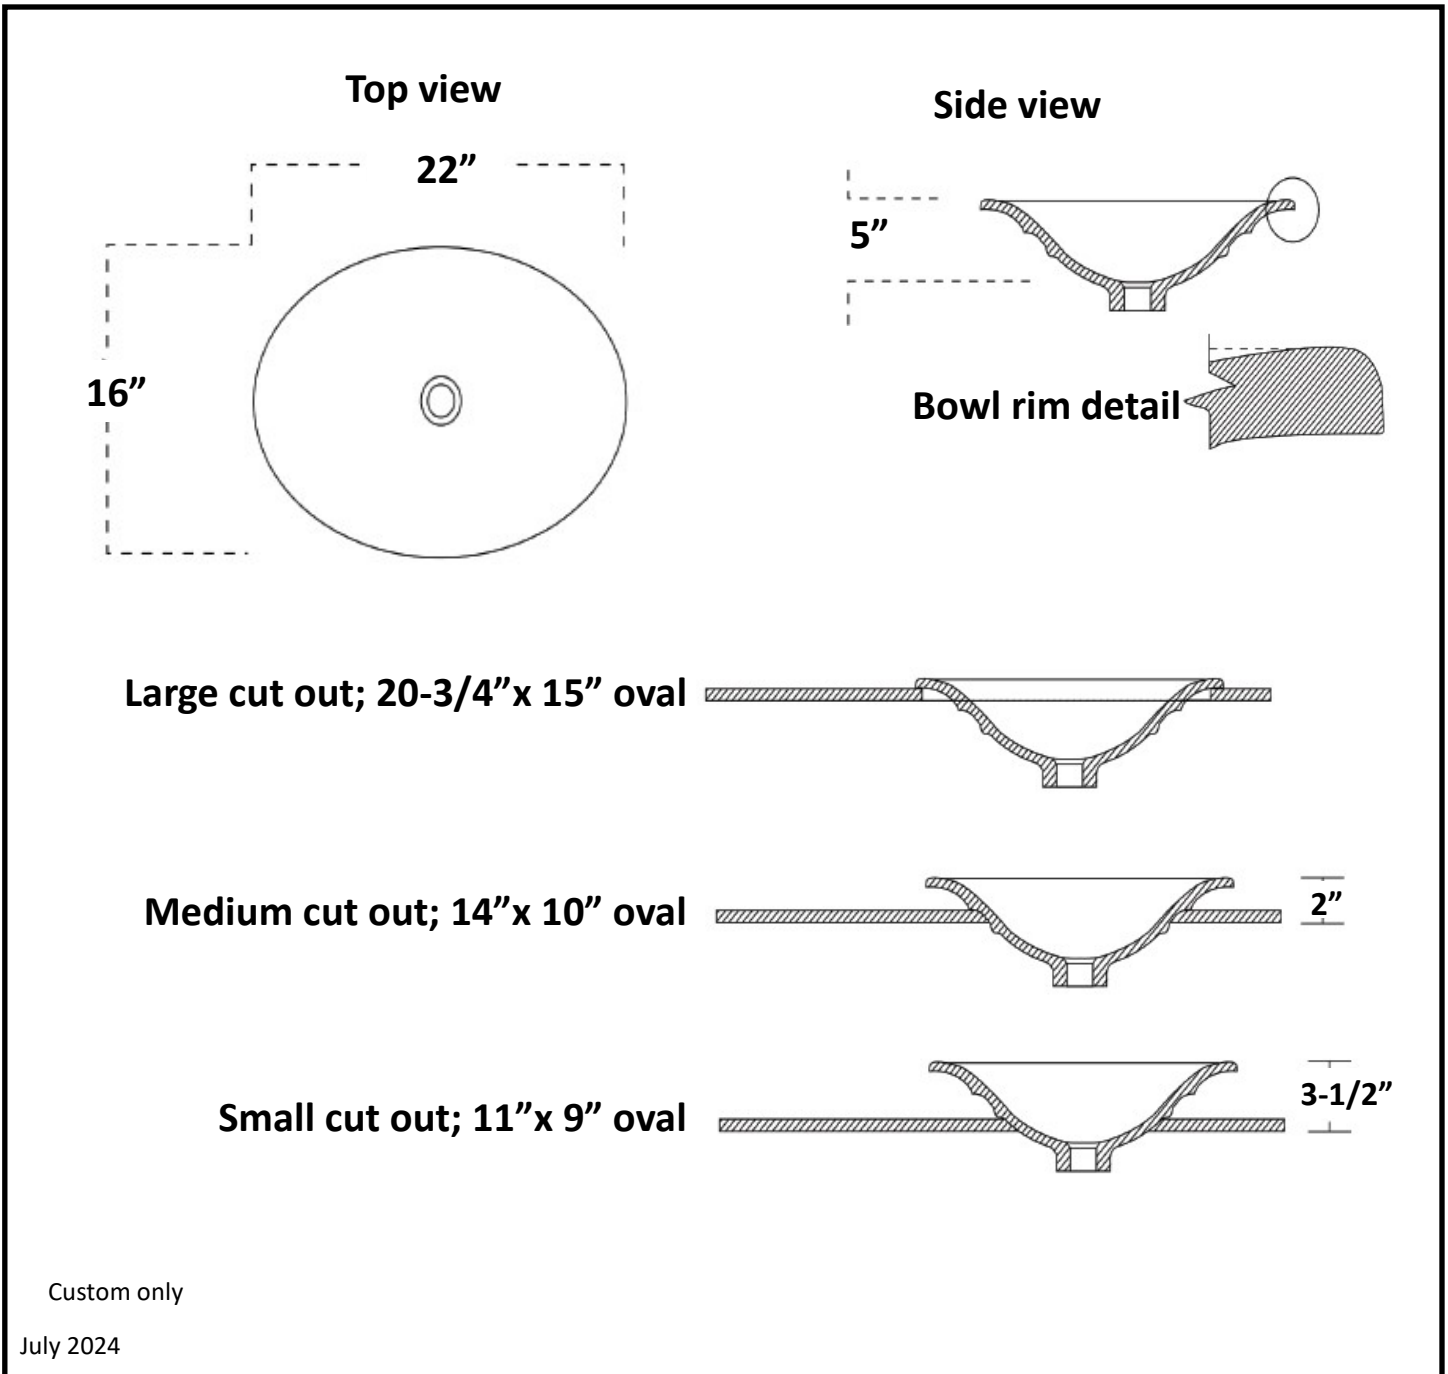

## Specifications

### Tri-Level Lotus Vessel Bowl

Custom only

July 2024