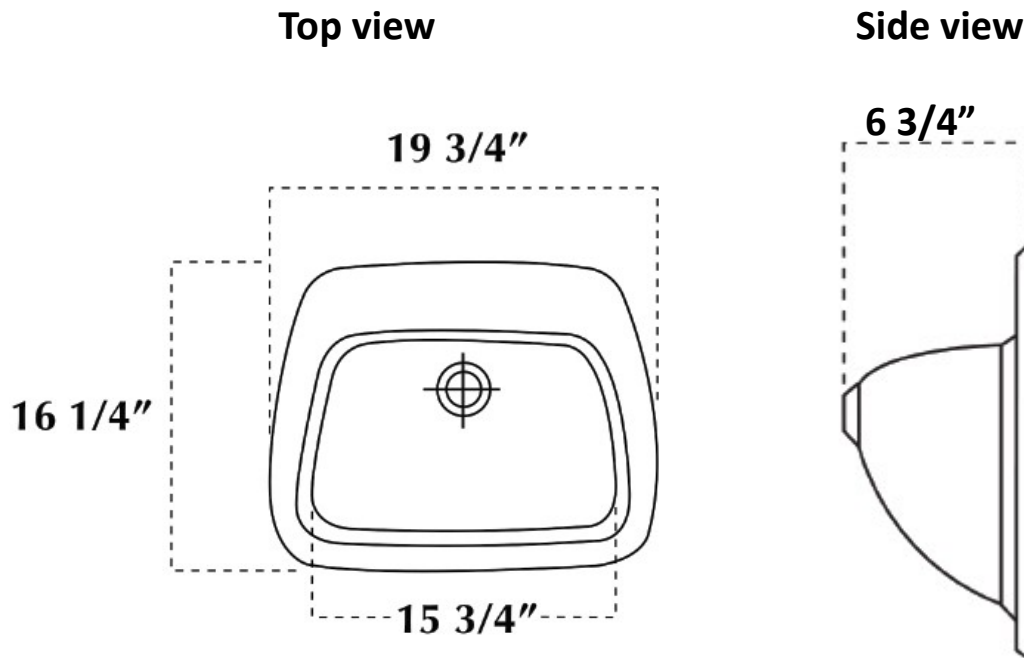

Specifications

RR1: Small Recessed Rectangle Bowl with overflow

See page two for standard and custom vanity sizes, bowl spacing, offsets, and edge profiles