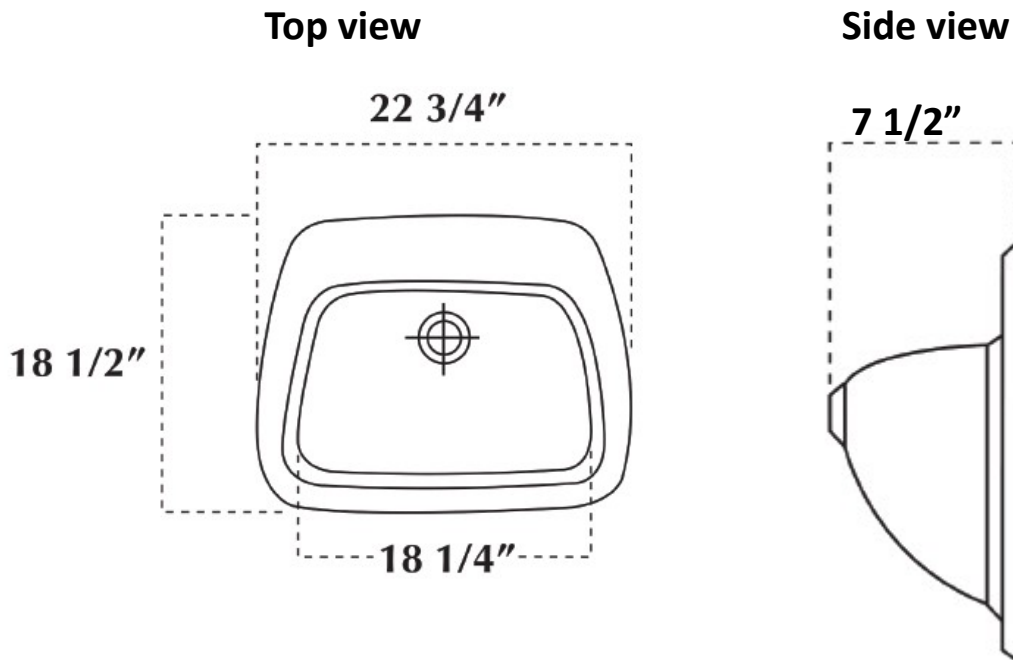

Specifications

RR: Large Recessed Rectangle Bowl with overflow

See page two for standard and custom vanity sizes, bowl spacing, offsets, and edge profiles