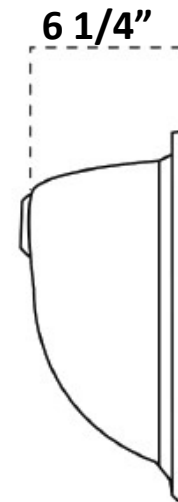

### RD1: Small Recessed Deluxe Bowl with overflow

Top view

Side view

See page two for standard and custom vanity sizes, bowl spacing, offsets, and edge profiles