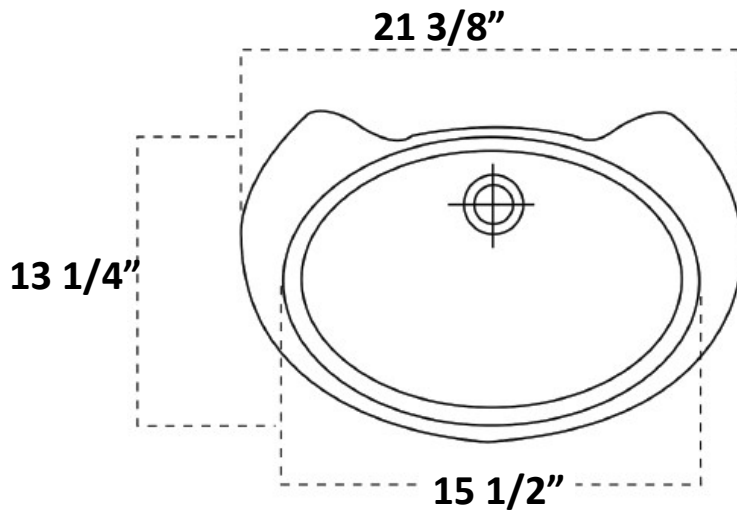

## Specifications

### RD1: Small Recessed Deluxe Bowl with overflow

Top view

Side view

See page two for standard and custom vanity sizes, bowl spacing, offsets, and edge profiles