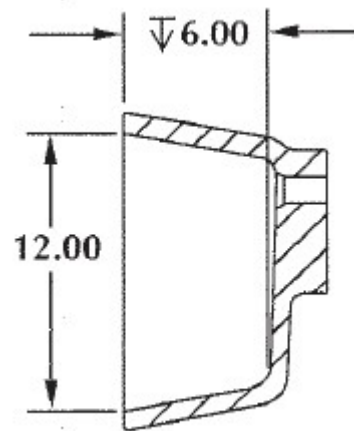

Specifications

NWB: Large Wave Bowl with overflow

Top view

Side view

Front view

See page two for standard and custom vanity sizes, bowl spacing, offsets, and edge profiles