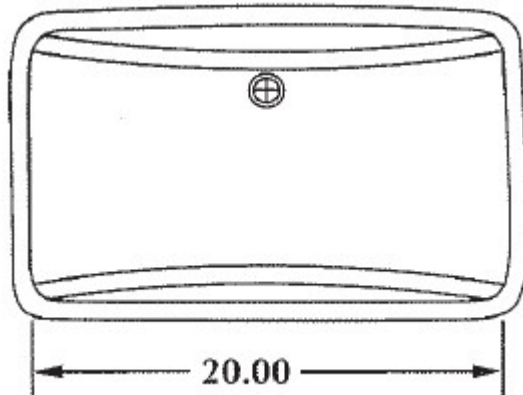

Specifications

NWB: Large Wave Bowl with overflow

Top view

Side view

Front view

See page two for standard and custom vanity sizes, bowl spacing, offsets, and edge profiles