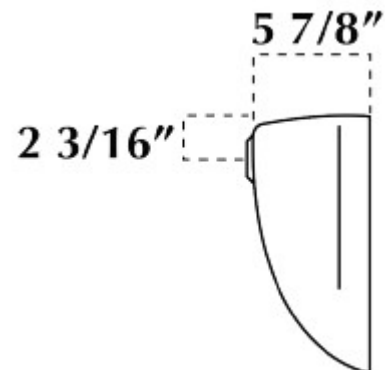

Specifications

NSB: Super Bowl with Soap Dish, no overflow

Top view

Side view

See page two for standard and custom vanity sizes, bowl spacing, offsets, and edge profiles