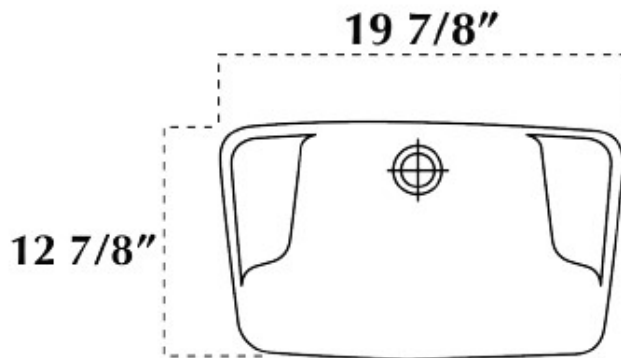

Specifications

NSB: Super Bowl with Soap Dish, no overflow

Top view

Side view

See page two for standard and custom vanity sizes, bowl spacing, offsets, and edge profiles