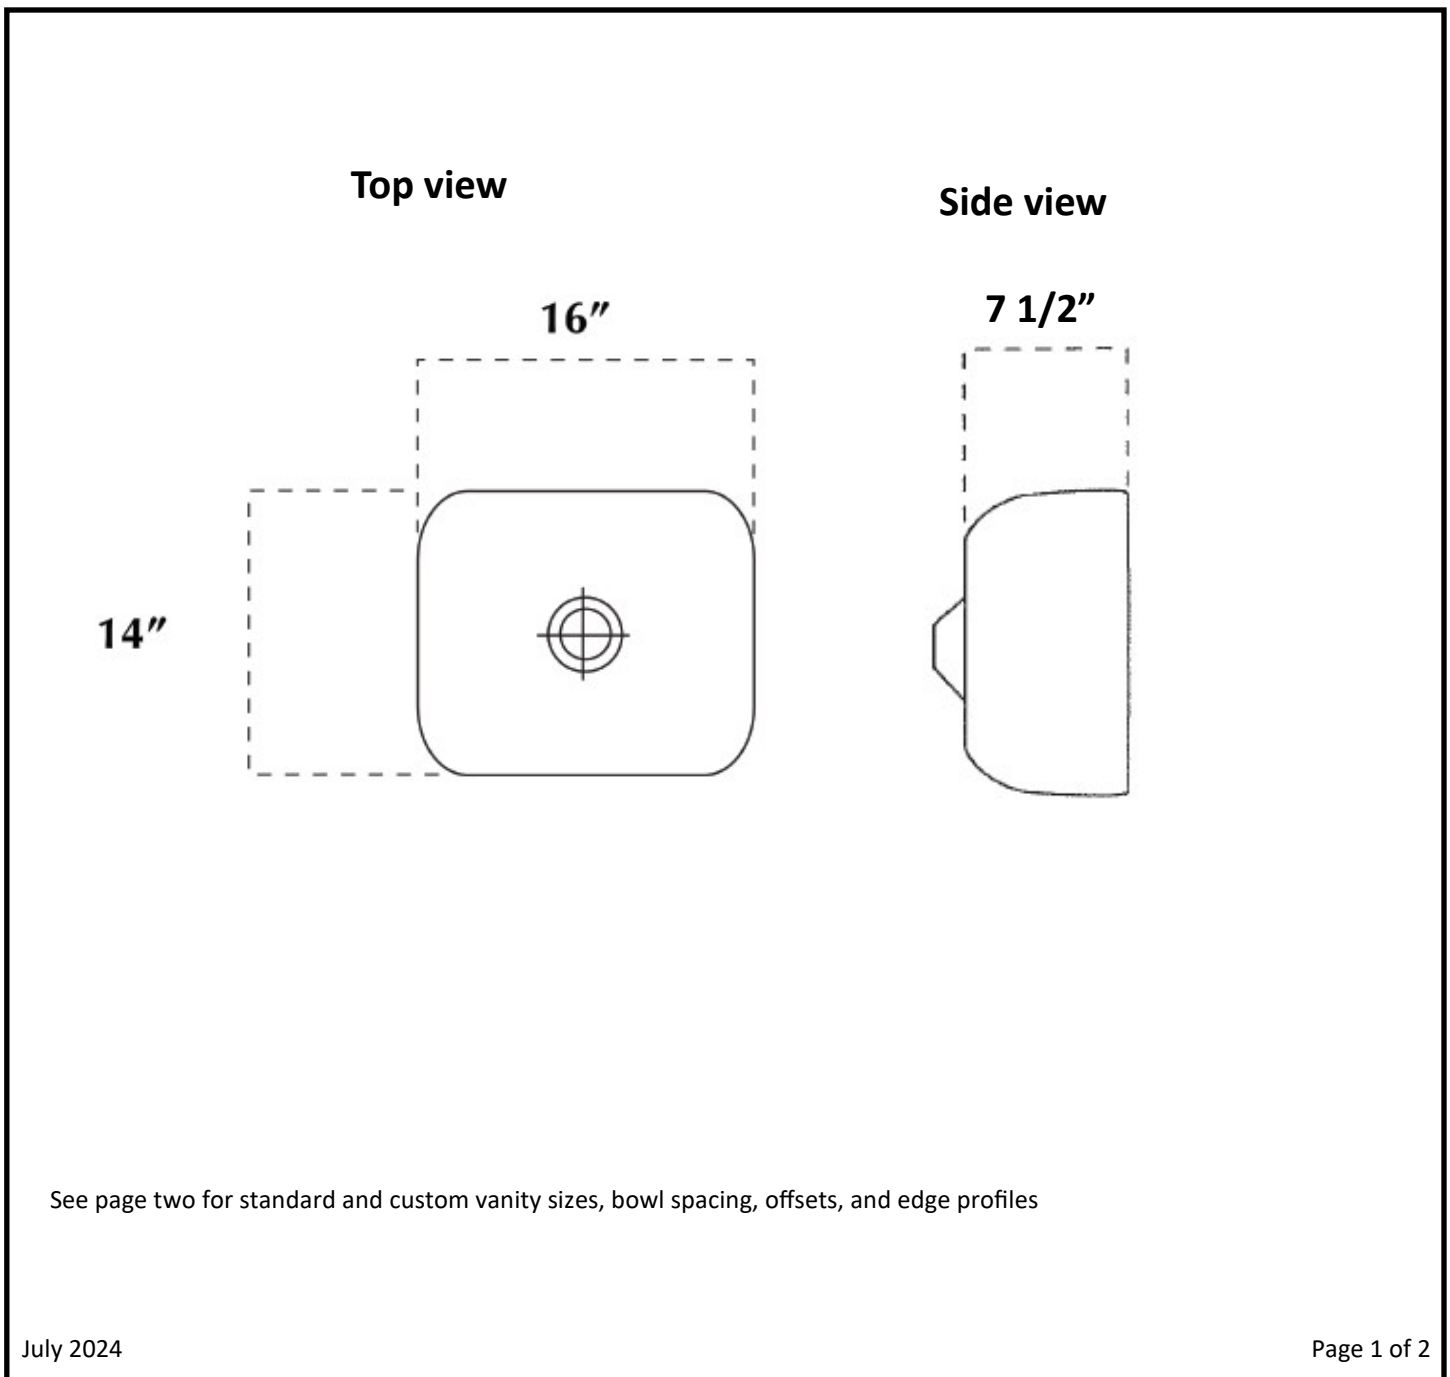

Specifications

BARLG: Large Bar Sink, no overflow

See page two for standard and custom vanity sizes, bowl spacing, offsets, and edge profiles