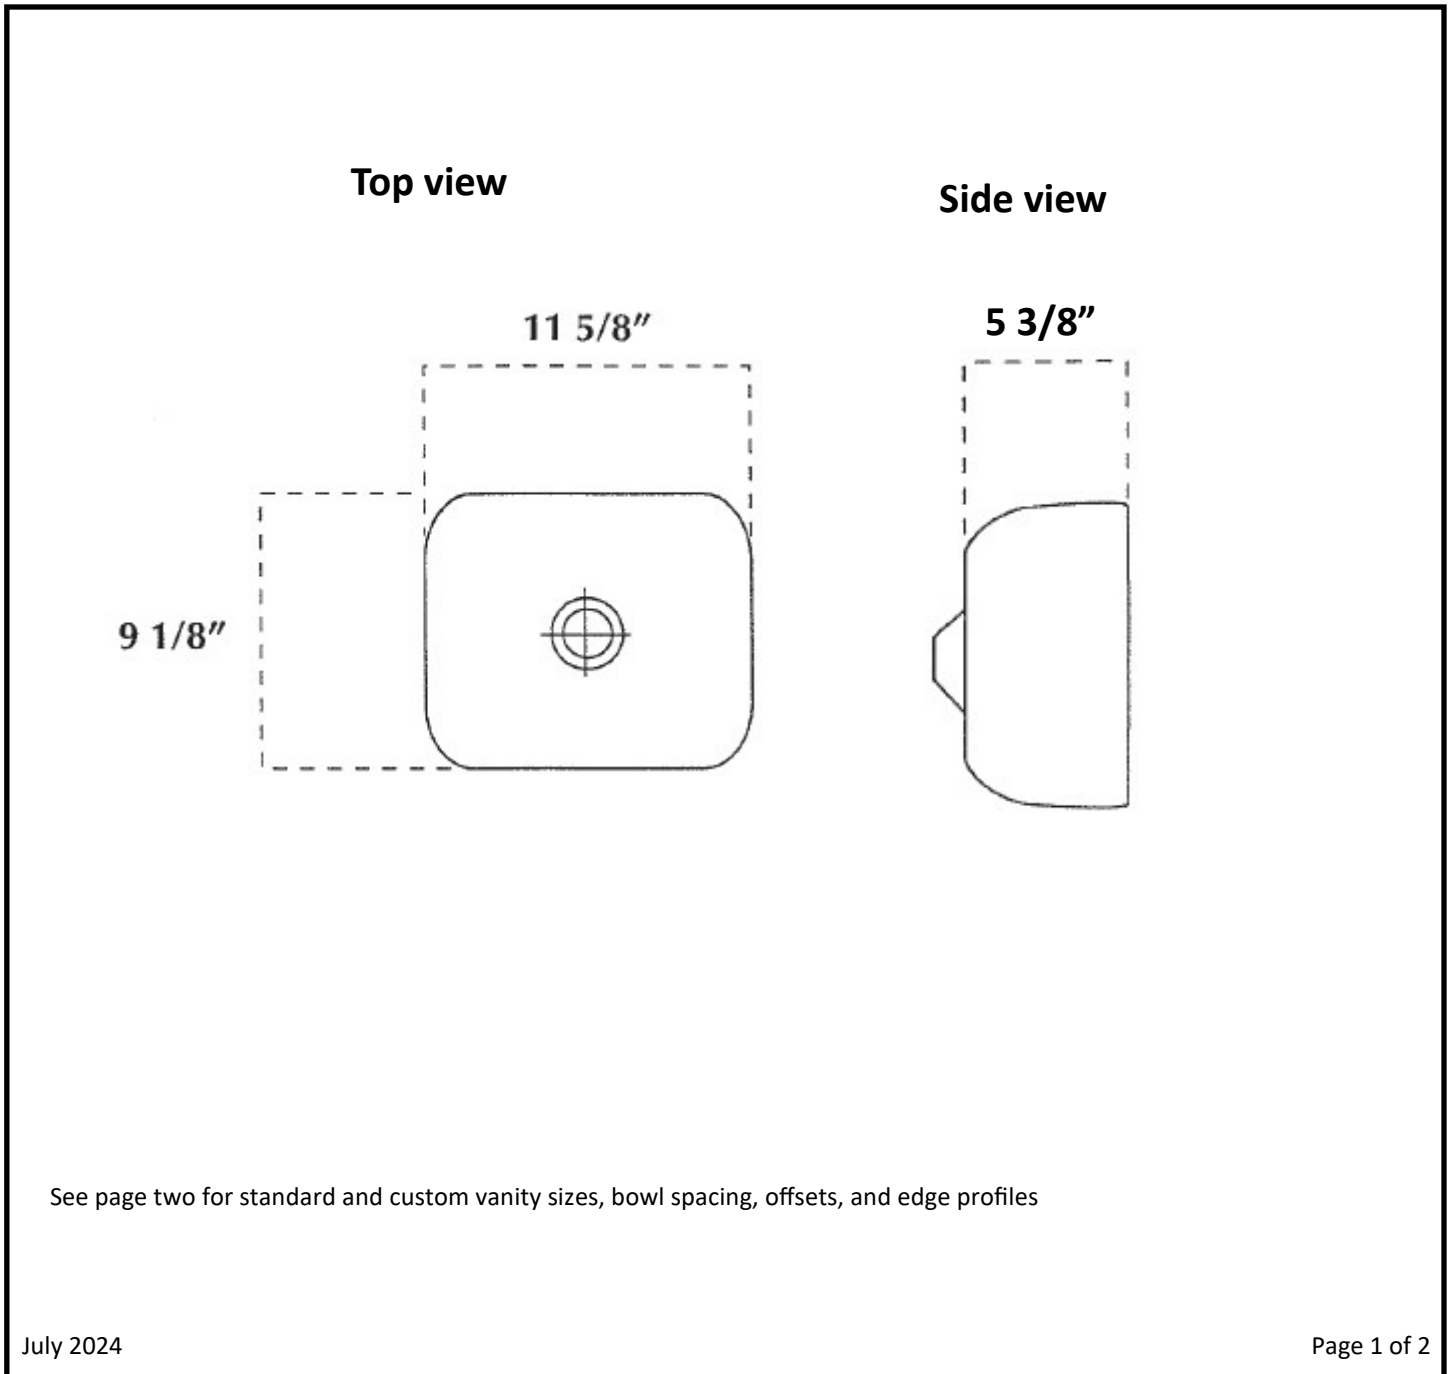

Specifications

BAR: Small Bar Sink, no overflow

See page two for standard and custom vanity sizes, bowl spacing, offsets, and edge profiles