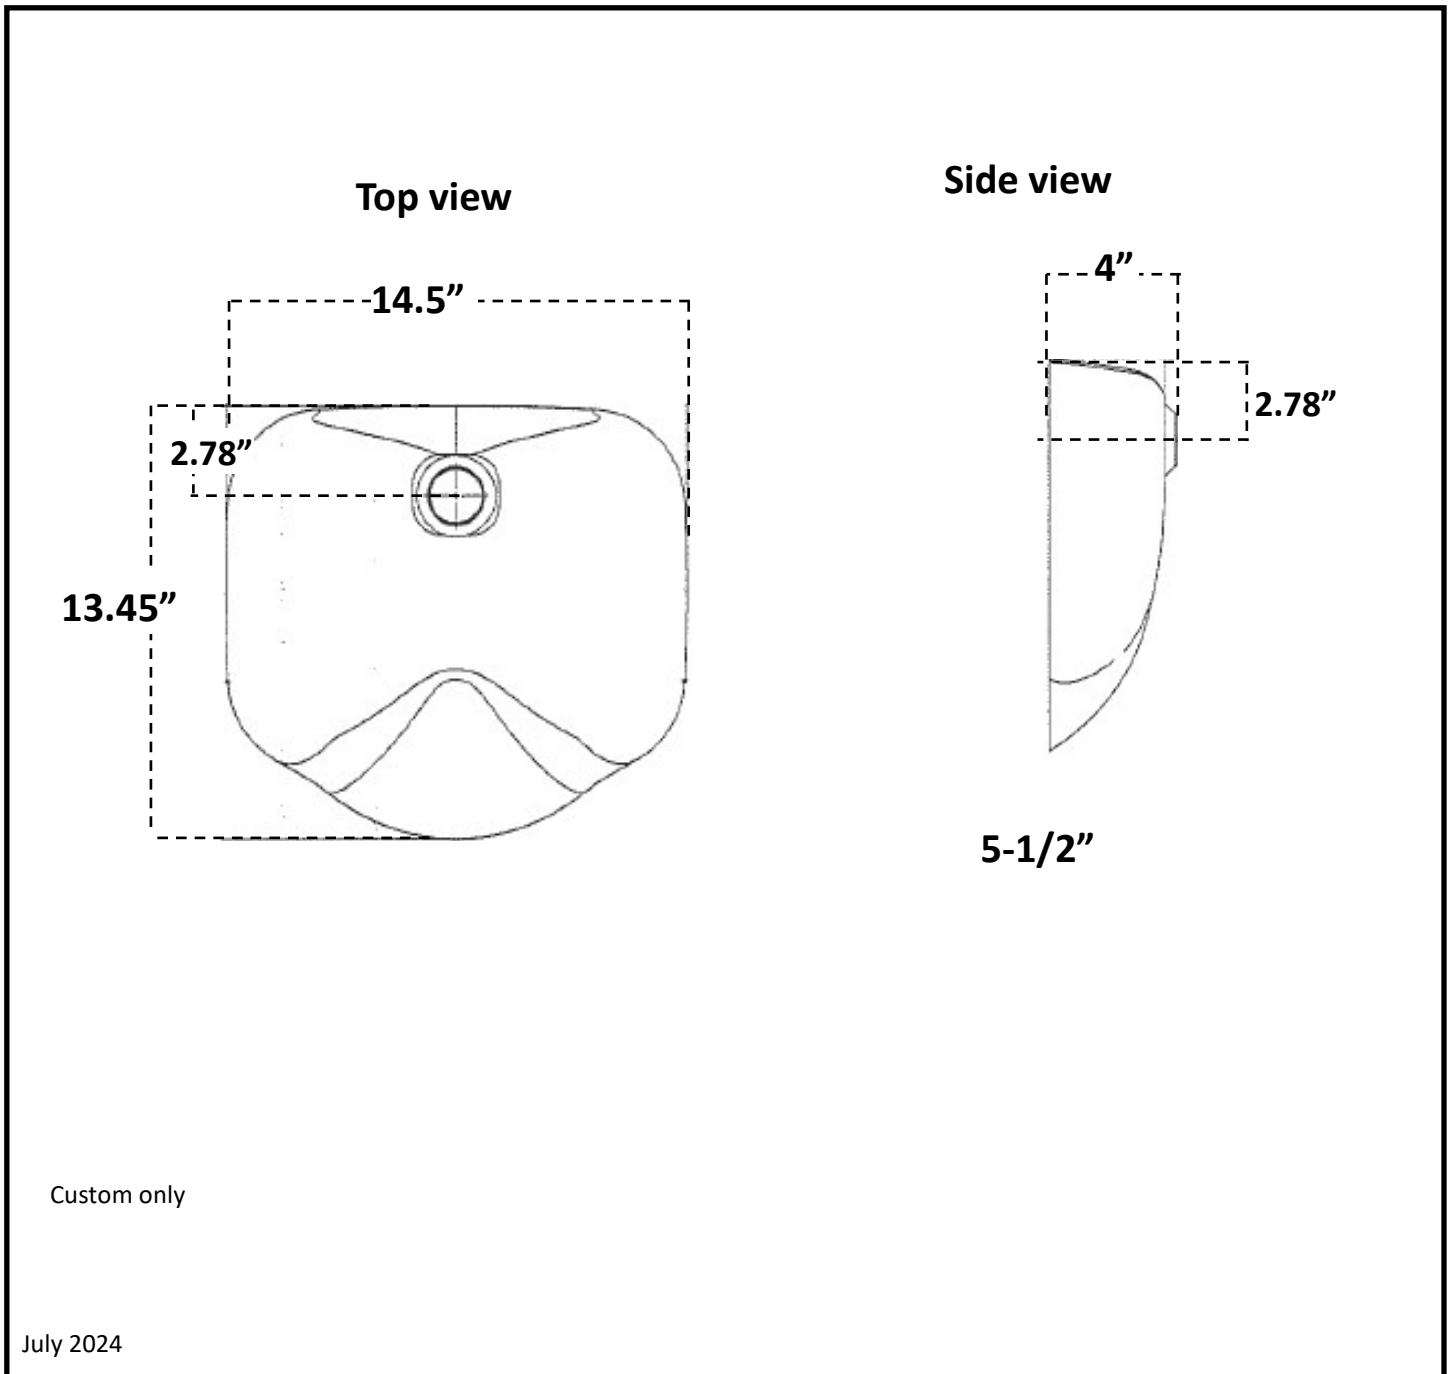

## Specifications

### ADA Bowl, no overflow

### ADA Bowl (continued)

Standard options:

- Custom only

Minimum spacing for custom bowls:

- Vanity depth: 22"
- Offset: 12.5"
- Vanity length: 25"
- Spacing between bowls (2 or more): 12.5"