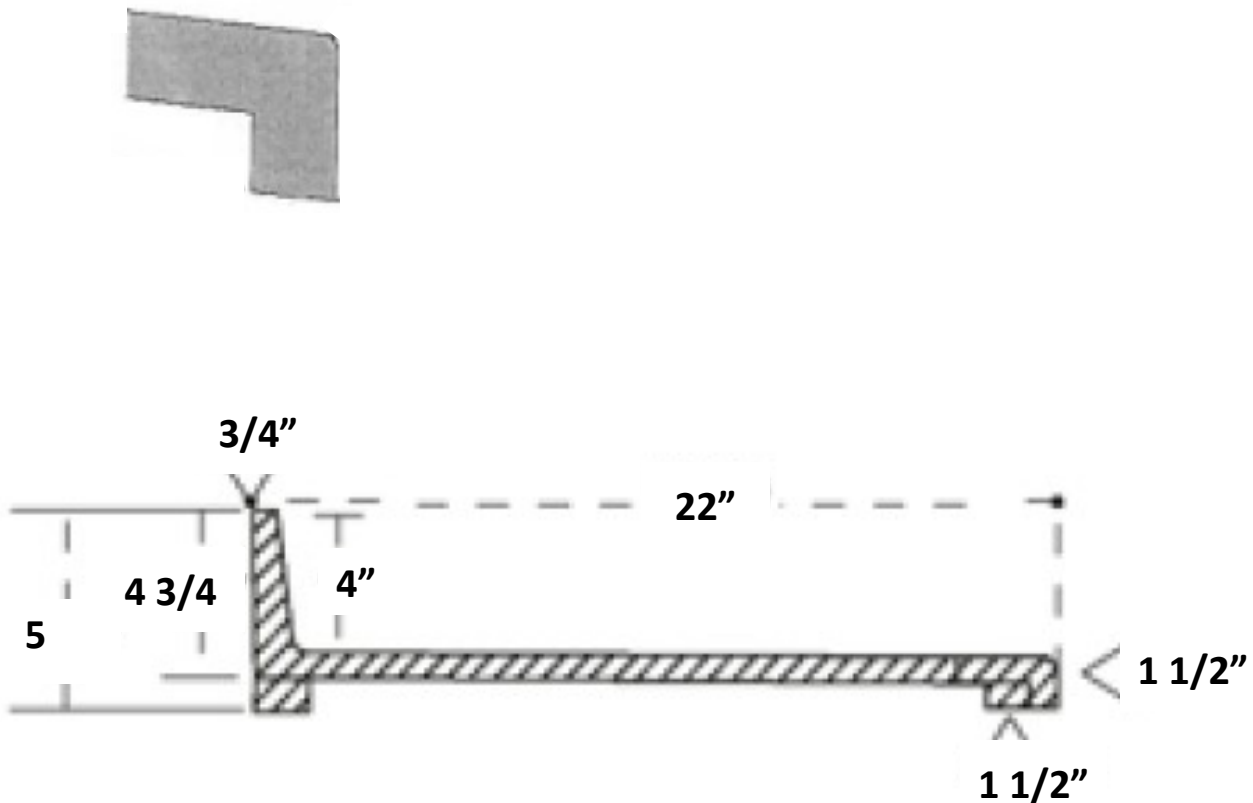

## Specifications

### 1.5" Pencil Edge

#### Options available

- Integral  $4"$  backplash at  $22"$  depth
- Loose backplash for other depths
- Maximum length:  $120"$