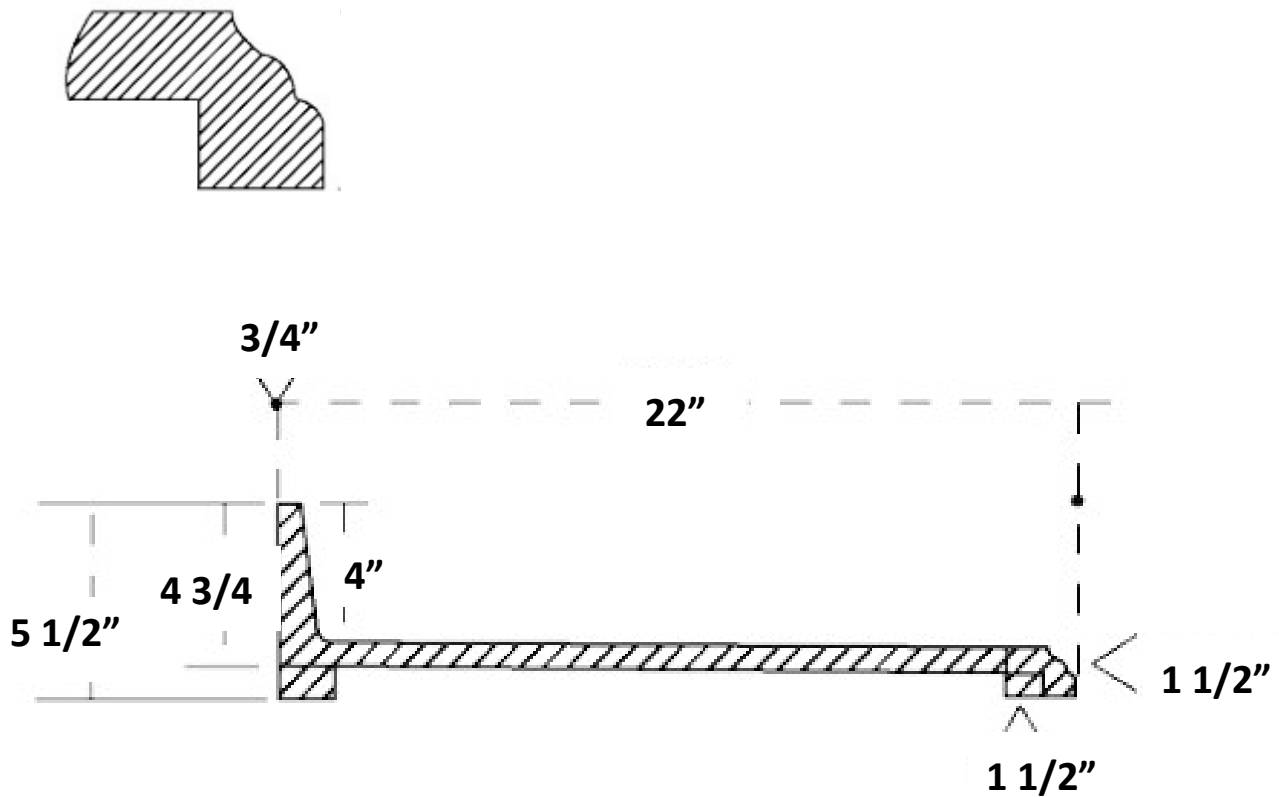

Specifications

1.5" Ogee Edge

Options available

- Integral 4" backsplash at 22" depth
- Loose backsplash for other depths
- Maximum length: 120"