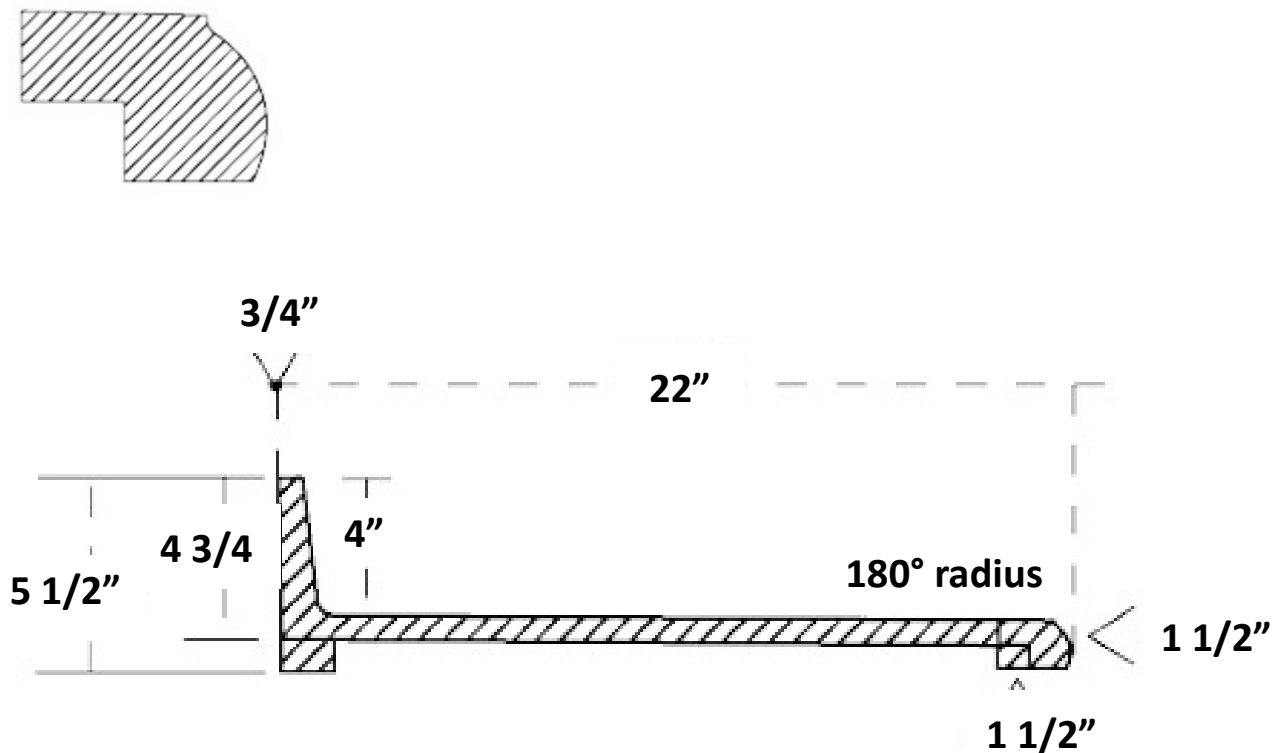

Specifications

1.5" Bullnose Edge

Options available

- Integral 4" backsplash at 22" depth
- Loose backsplash for other depths
- Maximum length: 120"