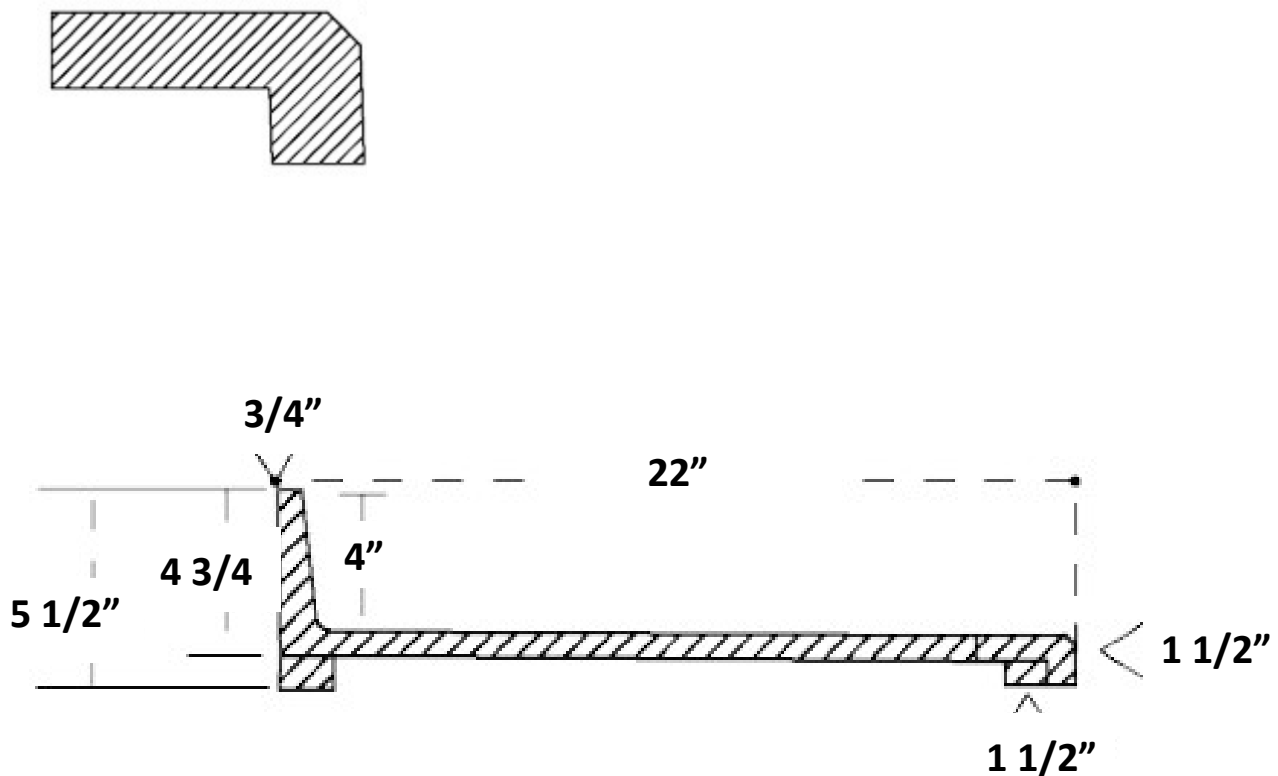

Specifications

1.5" Beveled Edge

Options available

- Integral $4"$ backplash at $22"$ depth
- Loose backplash for other depths
- Maximum length: $120"$

Specifications

Custom Edge Profiles Side by Side Comparison