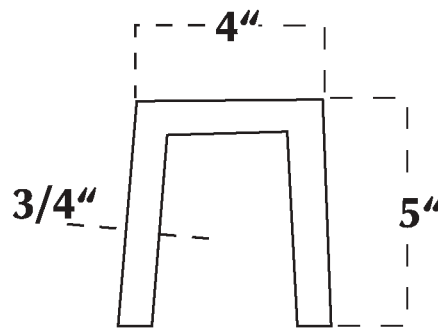

SPECIFICATION DRAWING

Universal Shower Threshold

**end view of
threshold**

UNIVERSAL SHOWER THRESHOLD

For Use With Universal Pan

- Custom Size -