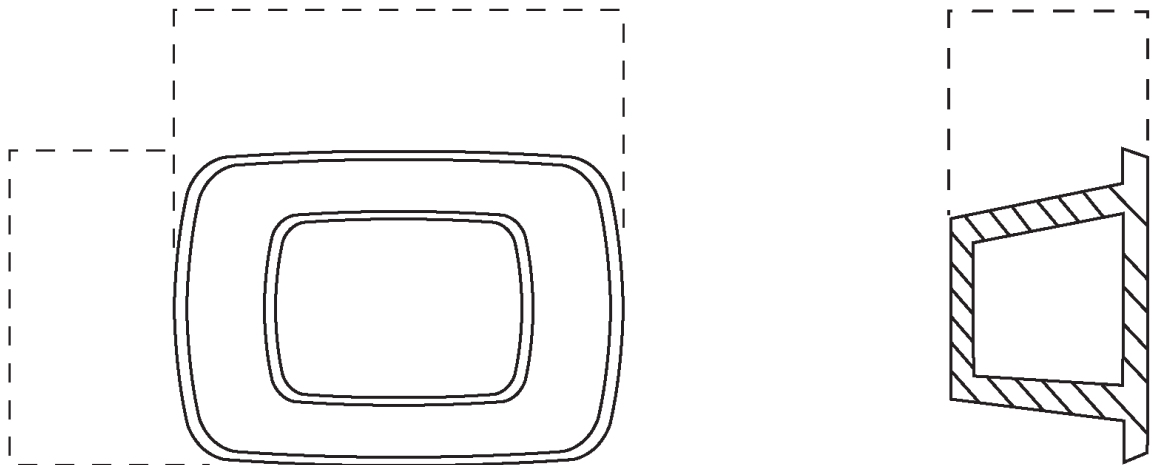

**SPECIFICATION DRAWING**

Shower Caddy Small Diamond

**9 3/4"**

**3 5/8"**

**7 1/8"**

**SMALL DIAMOND**