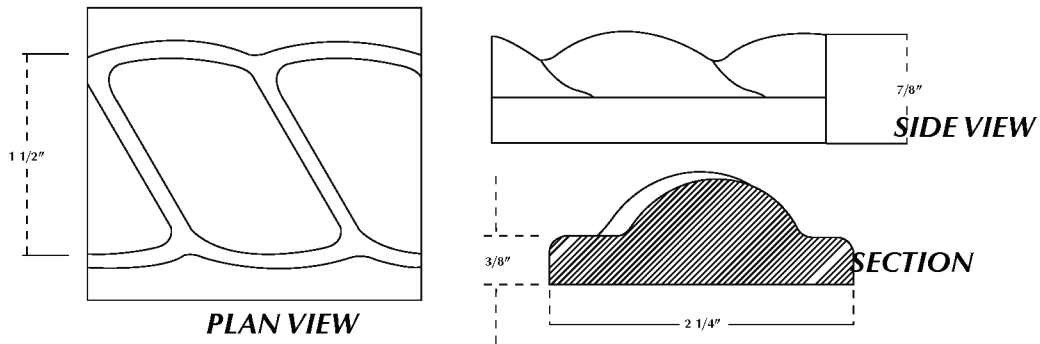

SPECIFICATION DRAWING

Molding Trim Rope

ITEM CODE: TRM-RP-A / STYLE "A" / SIZE 2 1/4 X 96

ITEM CODE: TRM-RP-B / STYLE "B" / SIZE 1 3/4 X 96

ITEM CODE: TRM-RP-C / STYLE "C" / SIZE 1 1/2 X 96

ROPE