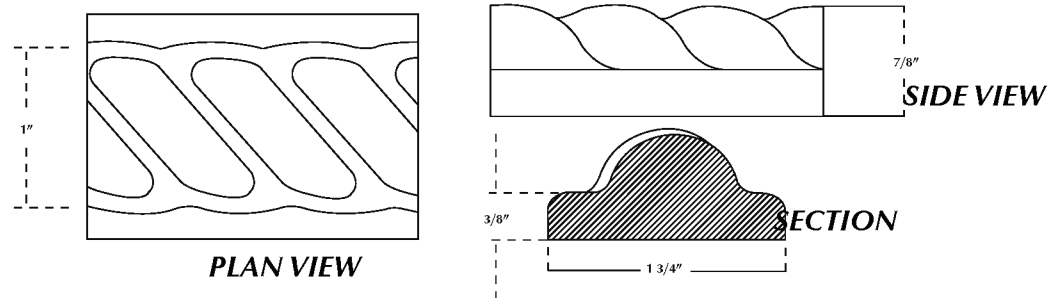

SPECIFICATION DRAWING

Molding Trim Rope

ITEM CODE: TRM-RP-A / STYLE "A" / SIZE 2 1/4 X 96

ITEM CODE: TRM-RP-B / STYLE "B" / SIZE 1 3/4 X 96

ITEM CODE: TRM-RP-C / STYLE "C" / SIZE 1 1/2 X 96

ROPE