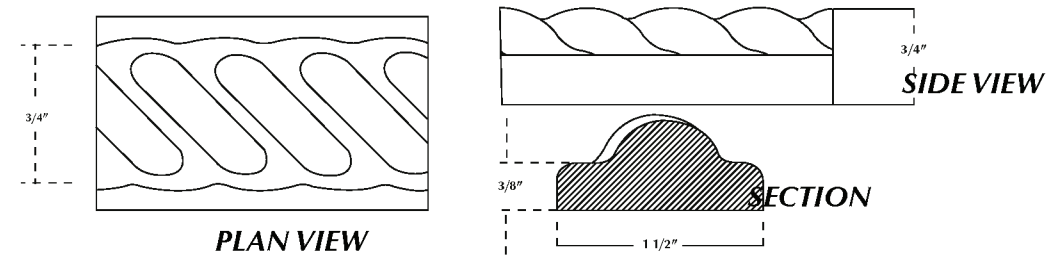

SPECIFICATION DRAWING

Molding Trim Rope

ITEM CODE: TRM-RP-A / STYLE "A" / SIZE 2 1/4 X 96

ITEM CODE: TRM-RP-B / STYLE "B" / SIZE 1 3/4 X 96

ITEM CODE: TRM-RP-C / STYLE "C" / SIZE 1 1/2 X 96

ROPE