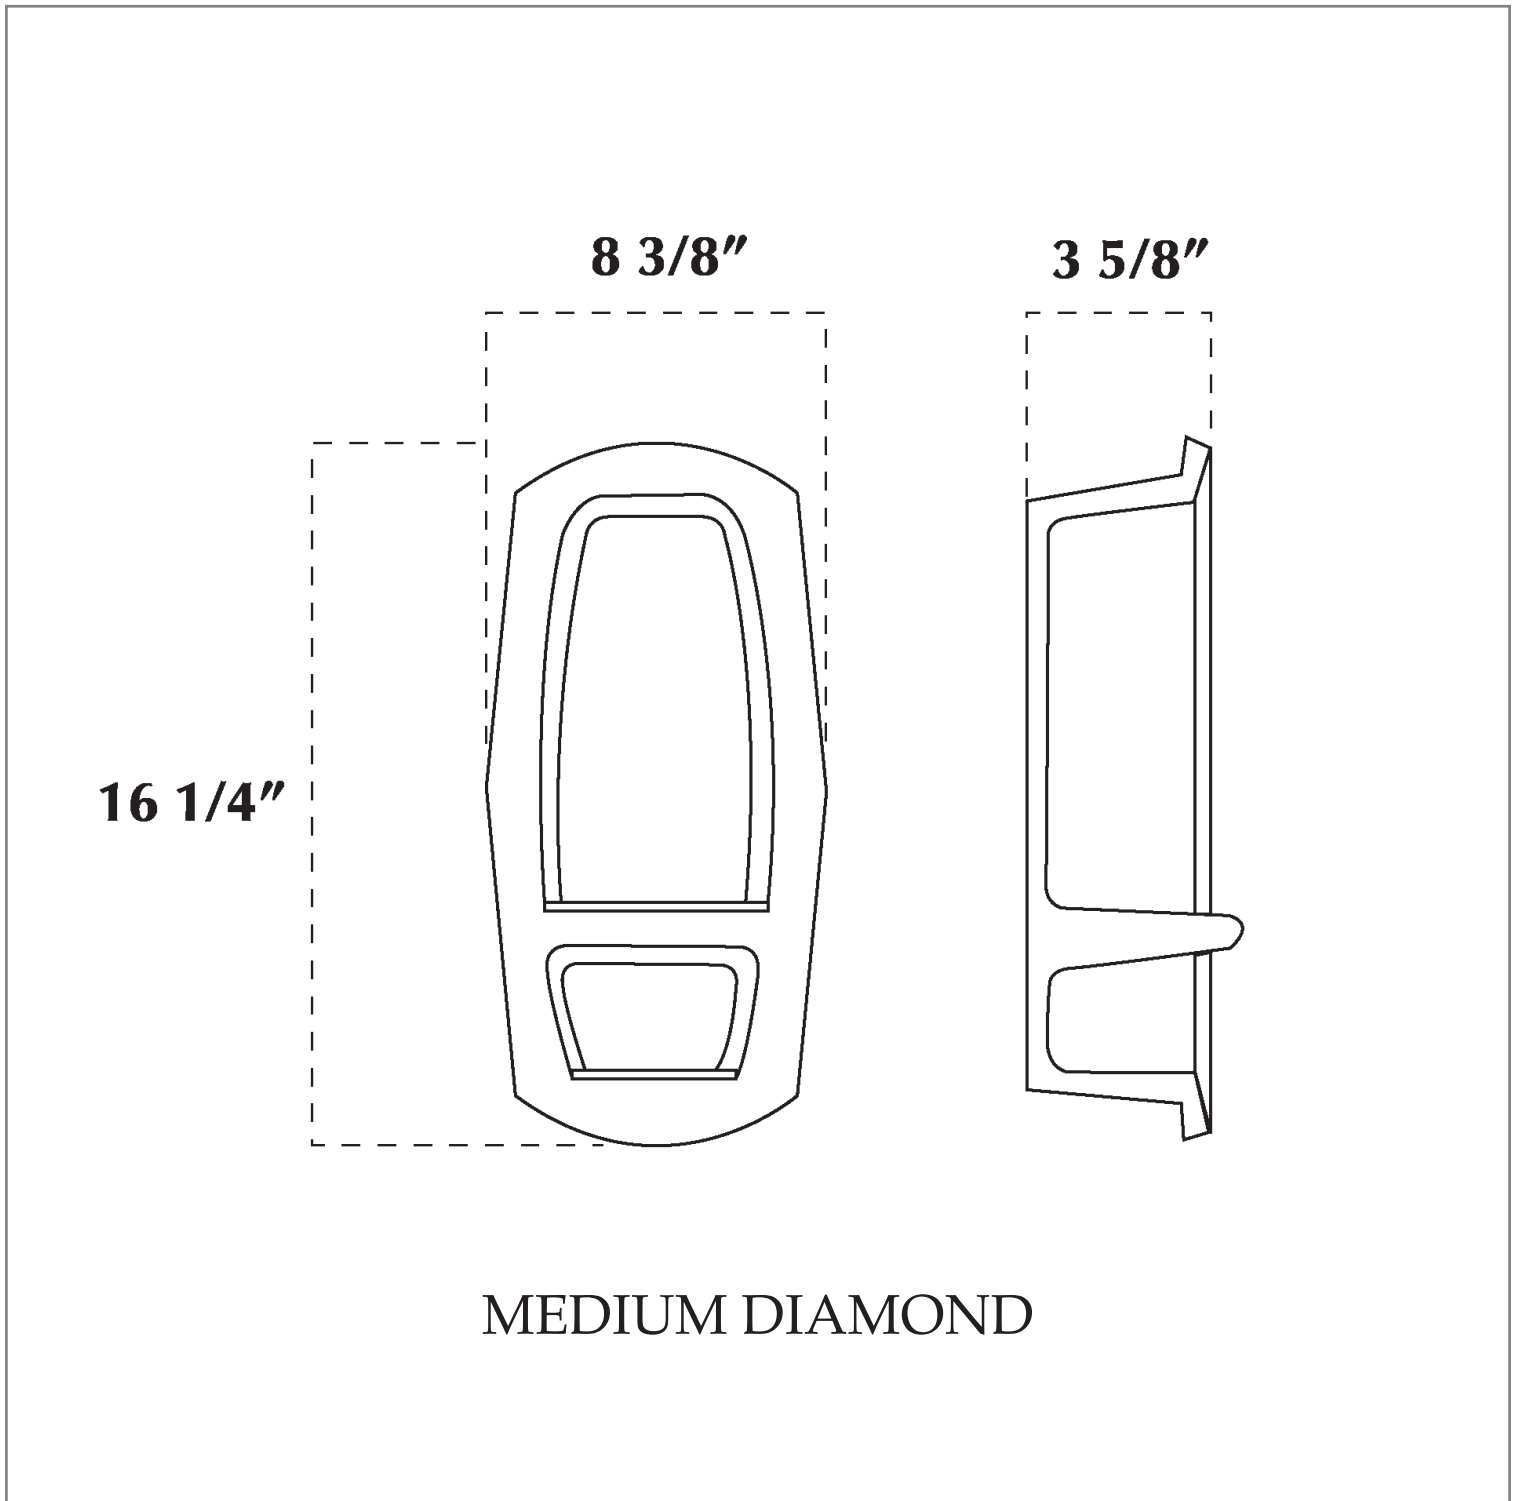

**SPECIFICATION DRAWING**

Shower Caddy Medium Diamond

**MEDIUM DIAMOND**