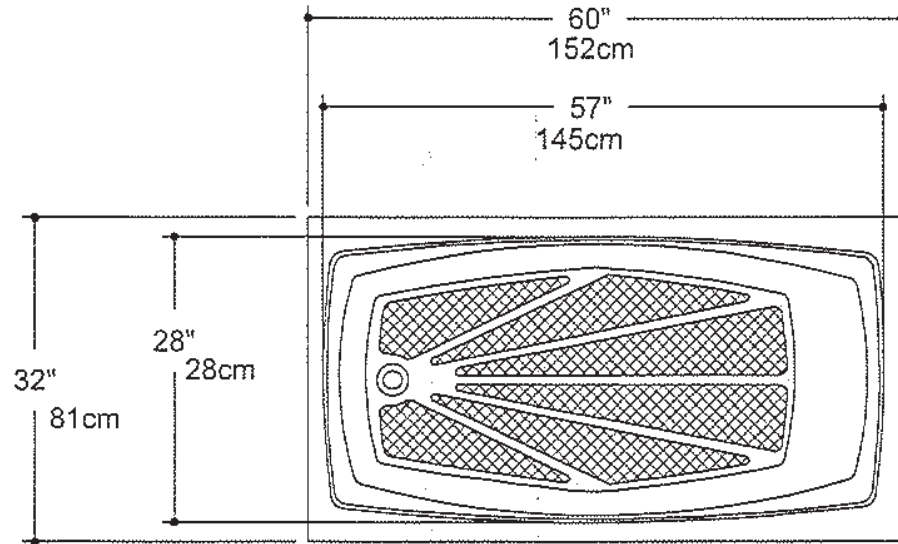

SPECIFICATION DRAWING

TUB

MK 35