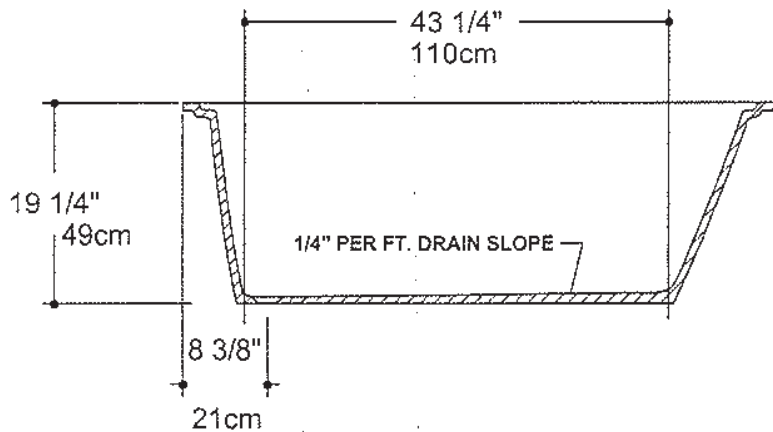

SPECIFICATION DRAWING

TUB

MK 35