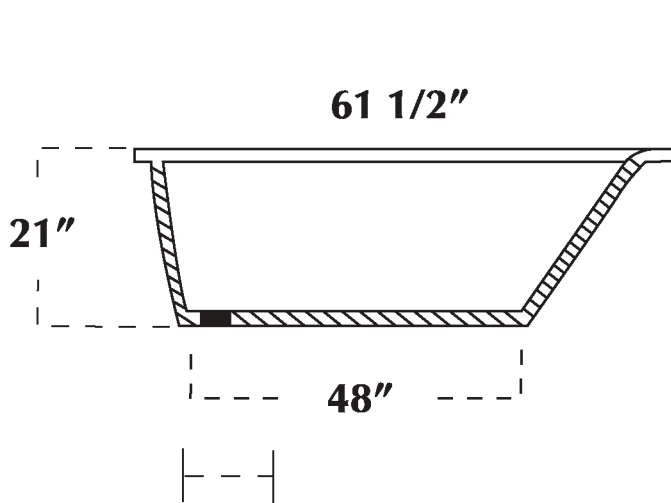

SPECIFICATION DRAWING

TUB MK 29 DROP-IN

10 1/2" Drain Center

10 1/2" Drain Center

MK 29 DROP IN