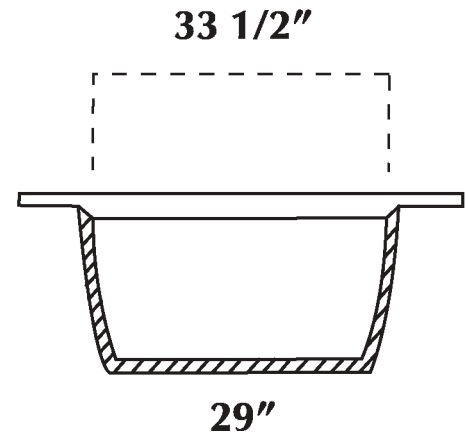

SPECIFICATION DRAWING

TUB MK 29 DROP-IN

10 1/2" Drain Center

10 1/2" Drain Center

MK 29 DROP IN