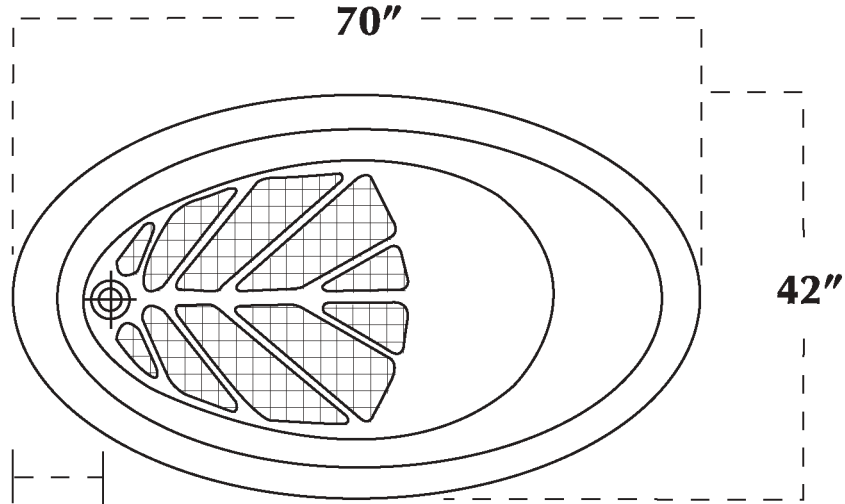

SPECIFICATION DRAWING

TUB MK 29 DROP-IN

10 1/2" Drain Center

10 1/2" Drain Center

MK 29 DROP IN