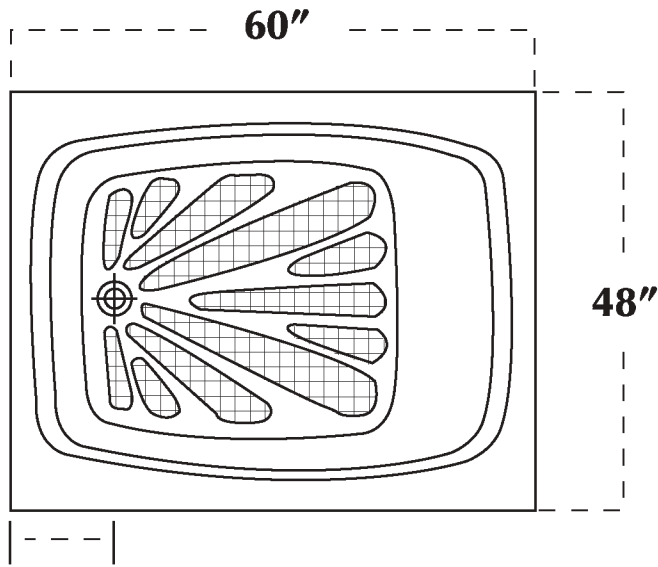

SPECIFICATION DRAWING

TUB MK 27

10" Drain Center

MK 27