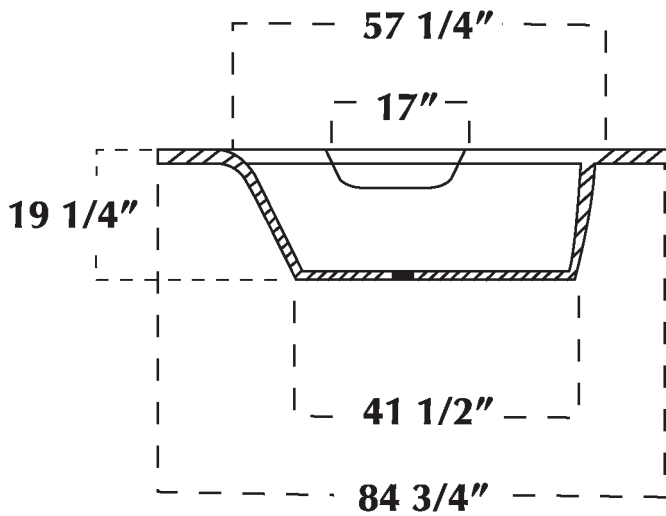

SPECIFICATION DRAWING

TUB MK 26 CORNER

11 1/2" Drain Center

11 1/2" Drain Center

MK 26 CORNER