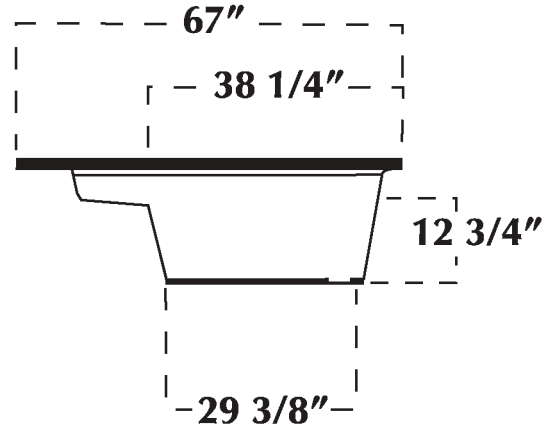

SPECIFICATION DRAWING

TUB MK 26 CORNER

11 1/2" Drain Center

11 1/2" Drain Center

MK 26 CORNER