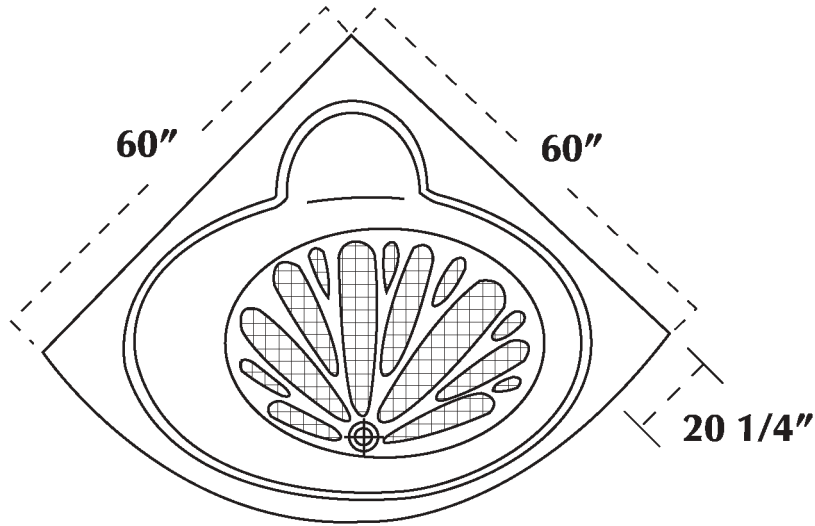

SPECIFICATION DRAWING

TUB MK 26 CORNER

11 1/2" Drain Center

11 1/2" Drain Center

MK 26 CORNER