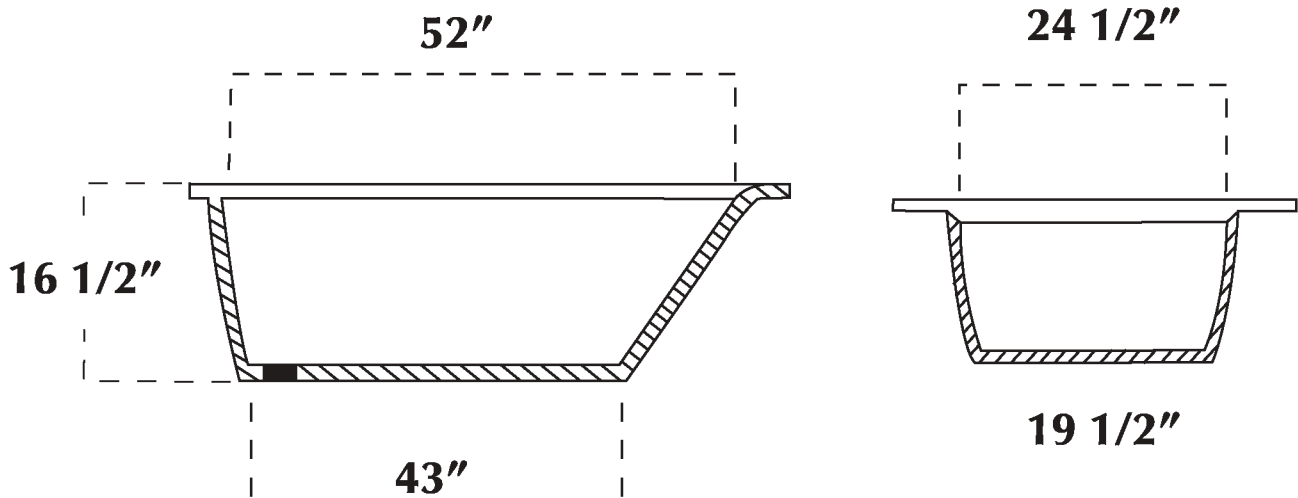

SPECIFICATION DRAWING

TUB MK 23

MK 23