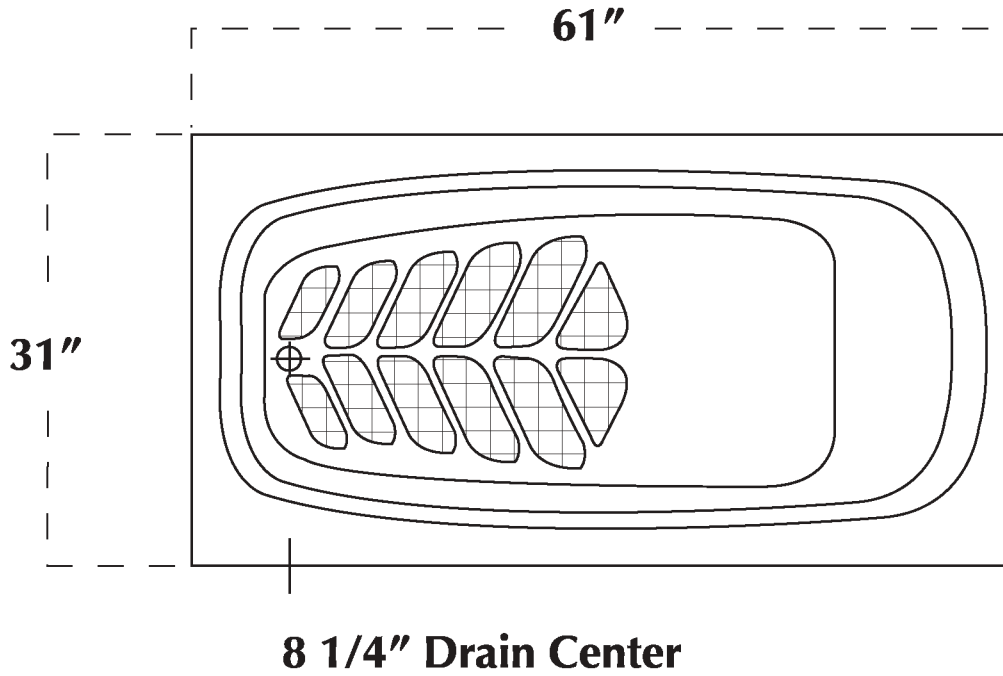

SPECIFICATION DRAWING

TUB MK 23

MK 23