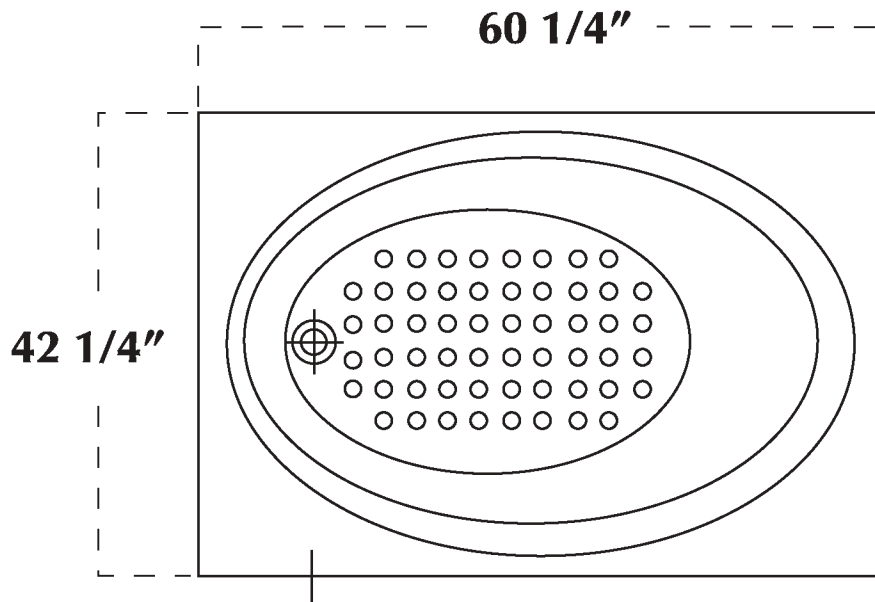

SPECIFICATION DRAWING

TUB MK 21

MK 21