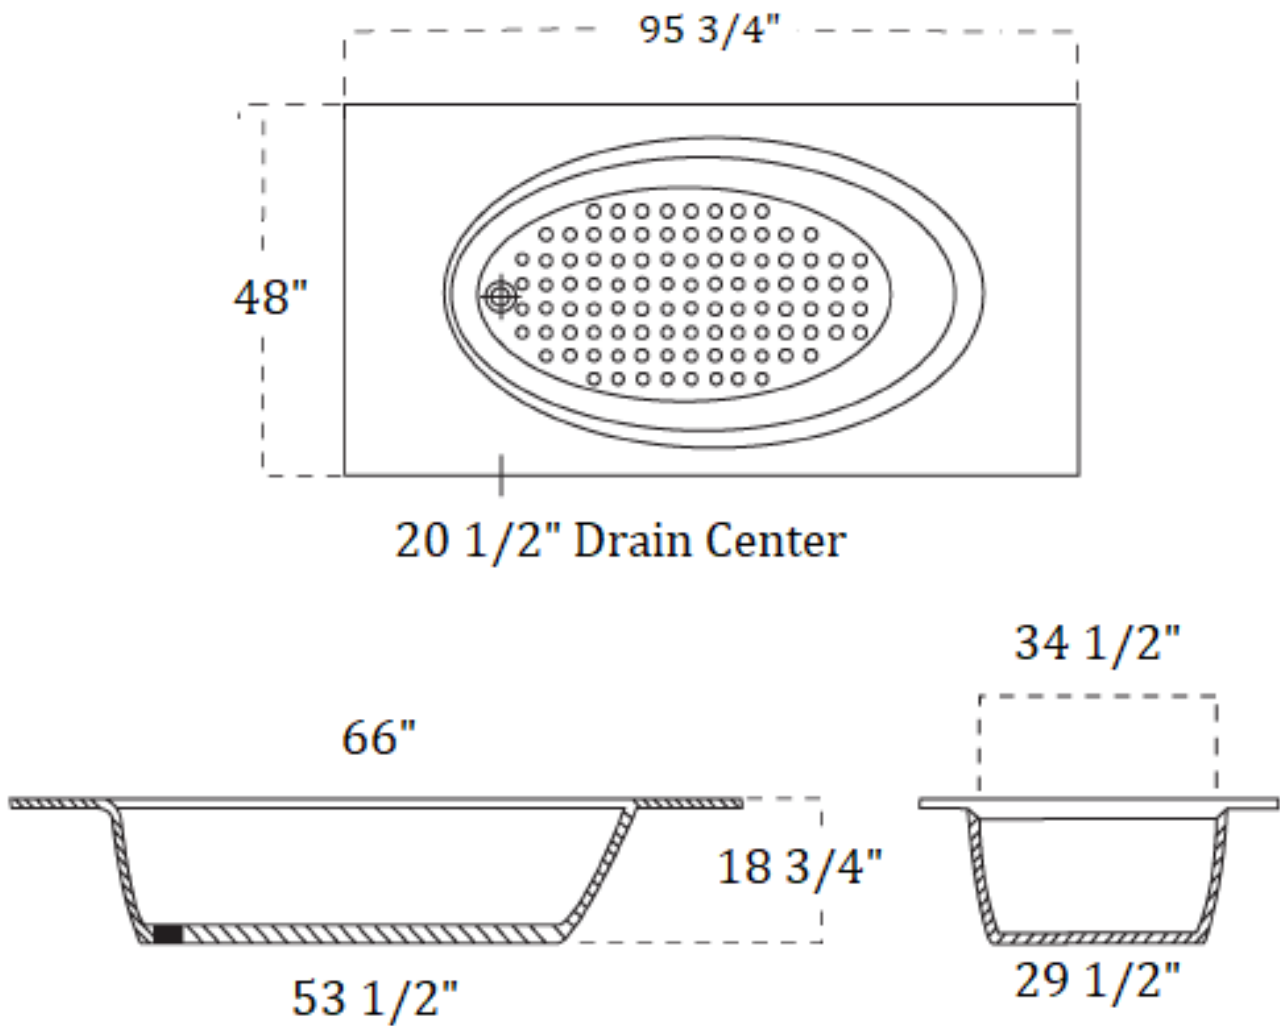

SPECIFICATION DRAWING

TUB MK 15

MK 15