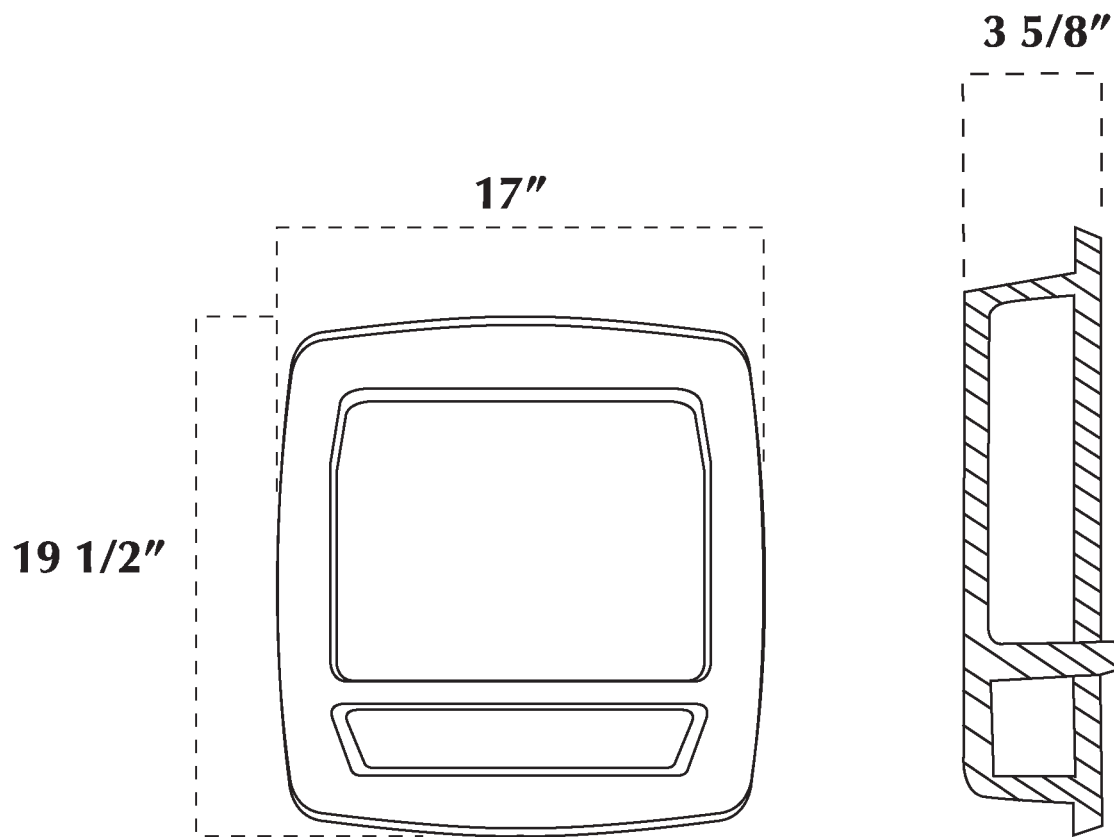

SPECIFICATION DRAWING

Recessed Shower Caddy Large Diamond

LARGE DIAMOND