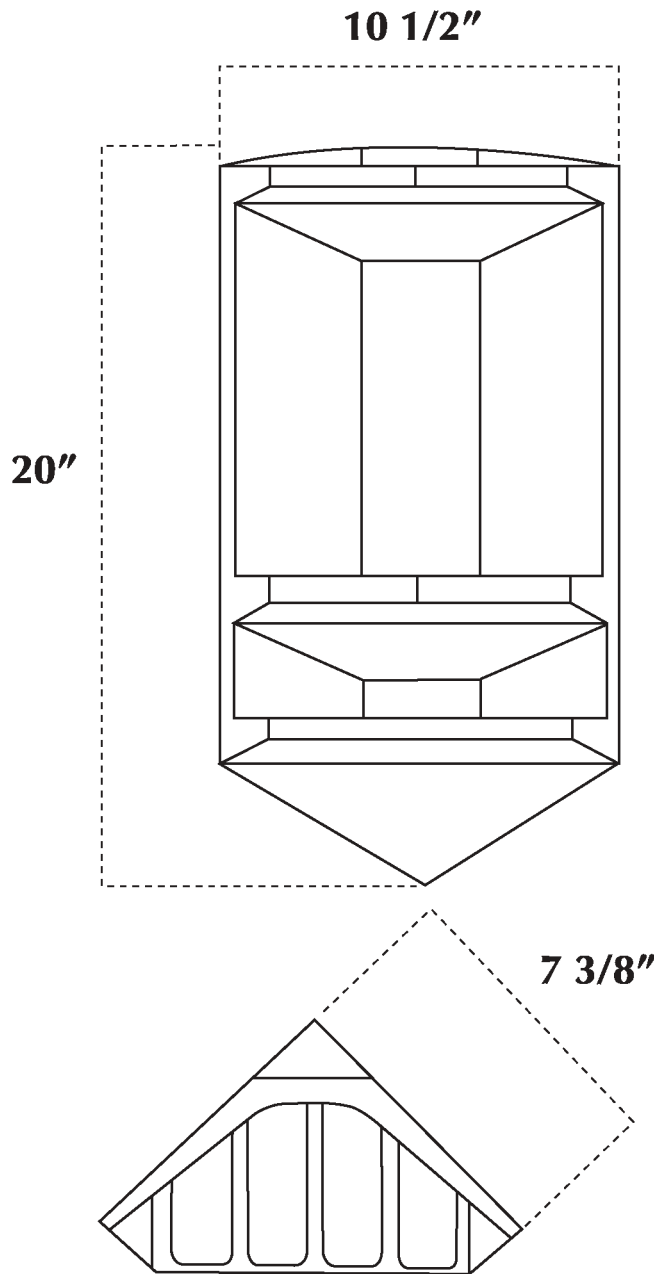

**SPECIFICATION DRAWING**

Soap/Shampoo Holder Corner Surface Mount

**CORNER SOAP / SHAMPOO HOLDER**